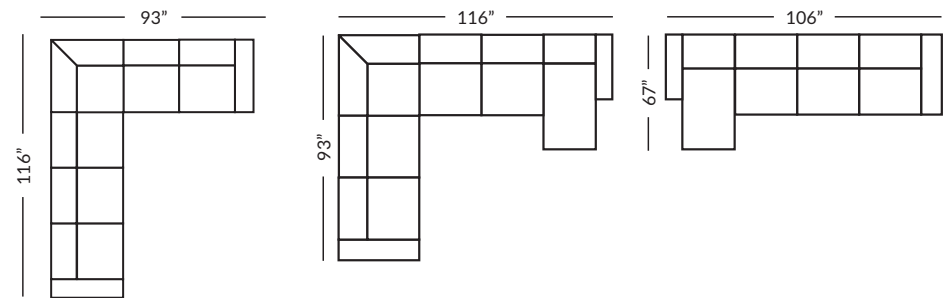

POPULAR CONFIGURATIONS

Construction Features:

Duracoil™ seat cushions provide lasting support and resilience.

Loose back pillows offer a comfortable, relaxed feel.

Blend-down arm pillows add a soft, luxurious touch for an elevated finish.

STONE & LEIGH