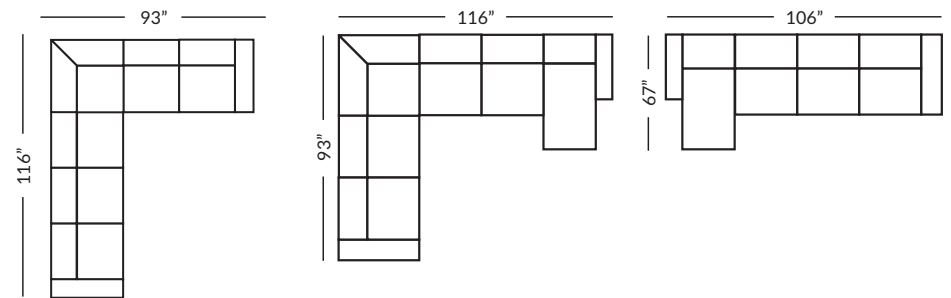

POPULAR CONFIGURATIONS

Construction Features:

Blend-down seat cushions deliver luxurious, enveloping comfort with resilient support.

Loose back pillows offer a comfortable, relaxed feel.

Blend-down arm pillows add a soft, luxurious touch for an elevated finish.

STONE & LEIGH