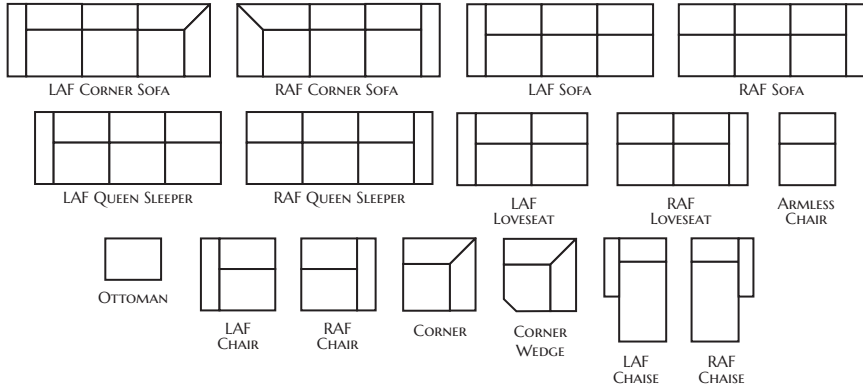

2023 LEIGH COLLECTION

Grammercy

Item #	Frame	W	D	H	Arm Ht	Seat Ht	Seat Dpth	FABRIC 1	FABRIC 2
2023-300	Sofa	82.5	40	37	24.5	19	21	BODY	2-19" pillows
2023-700	Queen Sleeper	82.5	40	37	24.5	19	21	BODY	2-19" pillows
2023-100	Loveseat	59.5	40	37	24.5	19	21	BODY	2-19" pillows
2023-000	Chair	36.5	40	37	24.5	19	21	BODY	-
2023-800	Swivel Chair	36.5	40	37	24.5	19	21	BODY	-
2023-500	Ottoman	27	20	18	-	-	-	BODY	-
2023-310	RAF Corner Sofa	93	40	37	24.5	19	21	BODY	2-19" pillows
2023-320	LAF Corner Sofa	93	40	37	24.5	19	21	BODY	2-19" pillows
2023-331	RAF Sofa	76	40	37	24.5	19	21	BODY	1-19" pillow
2023-332	LAF Sofa	76	40	37	24.5	19	21	BODY	1-19" pillow
2023-731	RAF Sleeper	76	40	37	24.5	19	21	BODY	1-19" pillow
2023-732	LAF Sleeper	76	40	37	24.5	19	21	BODY	1-19" pillow
2023-110	RAF Loveseat	52.5	40	37	24.5	19	21	BODY	1-19" pillow
2023-120	LAF Loveseat	52.5	40	37	24.5	19	21	BODY	1-19" pillow
2023-130	Armless Loveseat	46	40	37	-	19	21	BODY	-
2023-010	Armless Chair	23	40	37	-	19	21	BODY	-
2023-011	RAF Chair	29.5	40	37	24.5	19	21	BODY	-
2023-012	LAF Chair	29.5	40	37	24.5	19	21	BODY	-
2023-030	RAF Chaise	30	67	37	24.5	19	21	BODY	1-19" pillow
2023-040	LAF Chaise	30	67	37	24.5	19	21	BODY	1-19" pillow
2023-900	Corner	40	40	37	-	19	21	BODY	1-19" pillow
2023-910	Corner Wedge	49.5	49.5	37	-	19	21	BODY	1-19" pillow