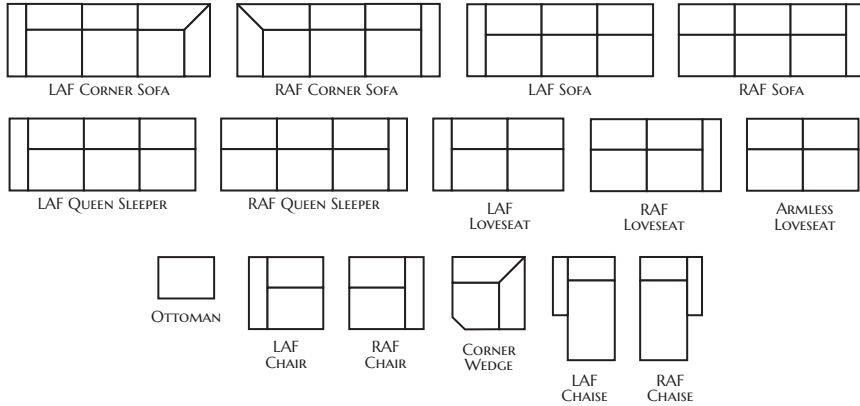

STONE & LEIGH

L2144 SAVANNAH COLLECTION

Park Place

Item #	Frame	W	D	H	Arm Ht	Seat Ht	Seat Dpth	Fabric 1
L2144-302	Sofa	83.5	39.5	37.5	26	21.5	21	BODY
L2144-100	Loveseat	57.5	39.5	37.5	26	21.5	21	BODY
L2144-000	Chair	32	39.5	37.5	26	21.5	21	BODY
L2144-500	Ottoman	31.5	22.5	18.5	-	-	-	BODY
L2144-800	Swivel Chair	32	39.5	37.5	26	21.5	21	BODY
L2144-880	Swivel Glider Chair	32	39.5	37.5	26	21.5	21	BODY
L2144-702	Queen Sleeper	85	39.5	37.5	26	21.5	21	BODY
L2144-310	RAF Corner Sofa	99	39.5	37.5	26	21.5	21	BODY
L2144-320	LAF Corner Sofa	99	39.5	37.5	26	21.5	21	BODY
L2144-331	RAF Sofa	88	39.5	37.5	26	21.5	21	BODY
L2144-332	LAF Sofa	88	39.5	37.5	26	21.5	21	BODY
L2144-731	RAF Queen Sleeper	88	39.5	37.5	26	21.5	21	BODY
L2144-732	LAF Queen Sleeper	88	39.5	37.5	26	21.5	21	BODY
L2144-110	RAF Loveseat	60	39.5	37.5	26	21.5	21	BODY
L2144-120	LAF Loveseat	60	39.5	37.5	26	21.5	21	BODY
L2144-130	Armless Loveseat	56	39.5	37.5	-	21.5	21	BODY
L2144-011	RAF Chair	31.5	39.5	37.5	26	21.5	21	BODY
L2144-012	LAF Chair	31.5	39.5	37.5	26	21.5	21	BODY
L2144-030	RAF Chaise	35	58.5	37.5	26	21.5	49.5	BODY
L2144-040	LAF Chaise	35	58.5	37.5	26	21.5	49.5	BODY
L2144-910	Corner Wedge	49	39.5	37.5	-	21.5	21	BODY