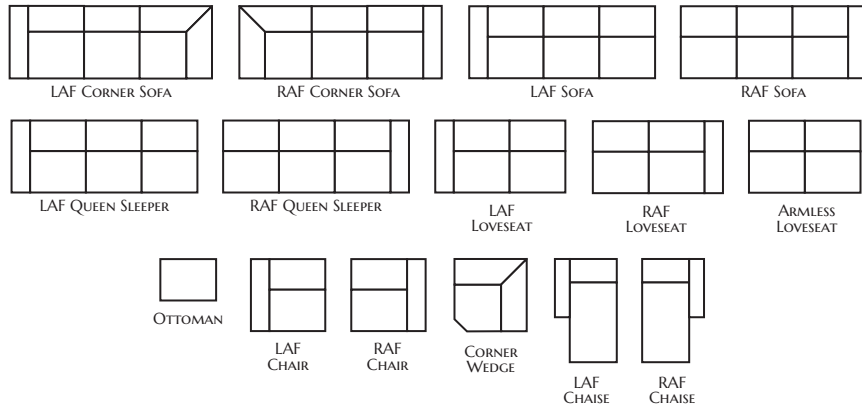

2144 SAVANNAH COLLECTION

Grammercy

Item #	Frame	W	D	H	Arm Ht	Seat Ht	Seat Dpth	Fabric 1	Fabric 2	Fabric 3
2144-302	Sofa	83.5	39.5	37.5	26	21.5	21	BODY	2-19" pillows	-
2144-100	Loveseat	57.5	39.5	37.5	26	21.5	21	BODY	2-19" pillows	-
2144-000	Chair	32	39.5	37.5	26	21.5	21	BODY	-	-
2144-800	Swivel Chair	32	39.5	37.5	26	21.5	21	BODY	-	-
2144-880	Swivel Glider Chair	32	39.5	37.5	26	21.5	21	BODY	-	-
2144-500	Ottoman	31.5	22.5	18.5	-	-	-	BODY	-	-
2144-702	Queen Sleeper	83.5	39.5	37.5	26	21.5	21	BODY	2-19" pillows	-
2144-310	RAF Corner Sofa	99	39.5	37.5	26	21.5	21	BODY	2-21" pillows	2-19" pillows
2144-320	LAF Corner Sofa	99	39.5	37.5	26	21.5	21	BODY	2-21" pillows	2-19" pillows
2144-331	RAF Sofa	88	39.5	37.5	26	21.5	21	BODY	1-21" pillows	1-19" pillows
2144-332	LAF Sofa	88	39.5	37.5	26	21.5	21	BODY	1-21" pillows	1-19" pillows
2144-110	RAF Loveseat	60	39.5	37.5	26	21.5	21	BODY	1-21" pillow	1-19" pillow
2144-120	LAF Loveseat	60	39.5	37.5	26	21.5	21	BODY	1-21" pillow	1-19" pillow
2144-130	Armless Loveseat	56	39.5	37.5	-	21.5	21	BODY	-	-
2144-011	RAF Chair	31.5	39.5	37.5	26	21.5	21	BODY	1-21" pillow	1-19" pillow
2144-012	LAF Chair	31.5	39.5	37.5	26	21.5	21	BODY	1-21" pillow	1-19" pillow
2144-030	RAF Chaise	35	58.5	37.5	26	21.5	49.5	BODY	1-21" pillow	1-19" pillow
2144-040	LAF Chaise	35	58.5	37.5	26	21.5	49.5	BODY	1-21" pillow	1-19" pillow
2144-910	Corner Wedge	49	39.5	37.5	-	21.5	21	BODY	-	-
2144-731	RAF Queen Sleeper	88	39.5	37.5	26	21.5	21	BODY	1-21" pillows	1-19" pillows
2144-732	LAF Queen Sleeper	88	39.5	37.5	26	21.5	21	BODY	1-21" pillows	1-19" pillows