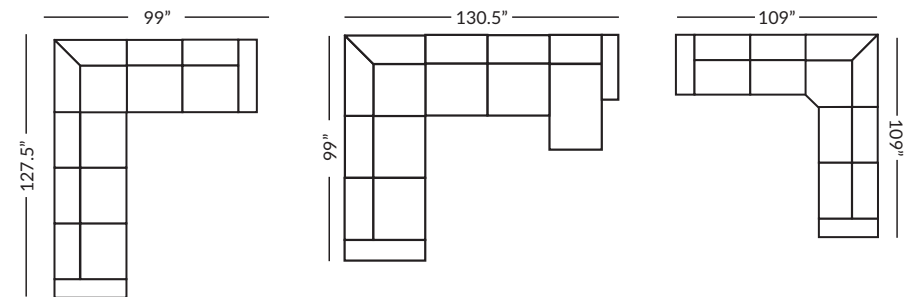

POPULAR CONFIGURATIONS

Construction Features:

Blend-down seat cushions deliver luxurious, enveloping comfort with resilient support.

Loose back pillows offer a comfortable, relaxed feel.

Blend-down arm pillows add a soft, luxurious touch for an elevated finish.

STONE & LEIGH