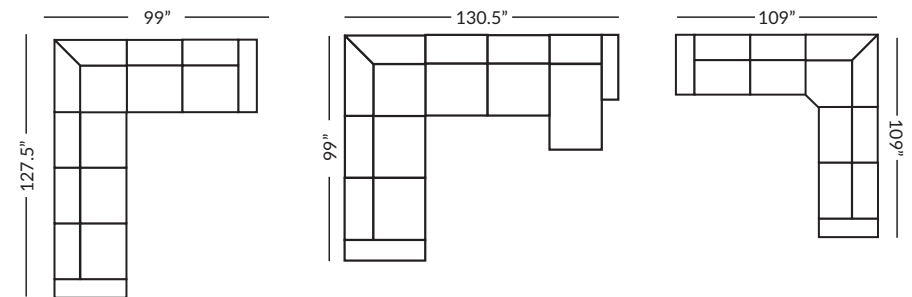

POPULAR CONFIGURATIONS

Construction Features:

Duracoil™ seat cushions provide lasting support and resilience.

Loose back pillows offer a comfortable, relaxed feel.

Blend-down arm pillows add a soft, luxurious touch for an elevated finish.

STONE & LEIGH