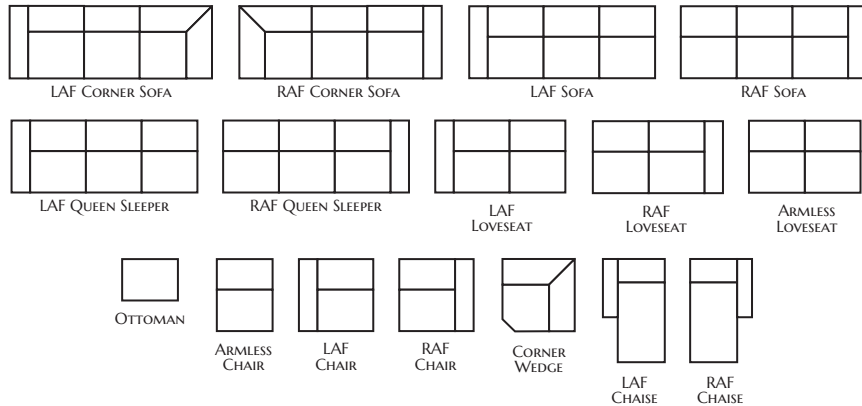

# 2144 SAVANNAH COLLECTION

*Grammercy*

Item #	Frame	W	D	H	Arm Ht	Seat Ht	Seat Dpth	Fabric 1	Fabric 2	Fabric 3
2144-302	Sofa	83.5	39.5	37.5	26	21.5	21	BODY	2-19" pillows	-
2144-100	Loveseat	57.5	39.5	37.5	26	21.5	21	BODY	2-19" pillows	-
2144-000	Chair	32	39.5	37.5	26	21.5	21	BODY	-	-
2144-800	Swivel Chair	32	39.5	37.5	26	21.5	21	BODY	-	-
2144-880	Swivel Glider Chair	32	39.5	37.5	26	21.5	21	BODY	-	-
2144-500	Ottoman	31.5	22.5	18.5	-	-	-	BODY	-	-
2144-702	Queen Sleeper	83.5	39.5	37.5	26	21.5	21	BODY	2-19" pillows	-
2144-310	RAF Corner Sofa	99	39.5	37.5	26	21.5	21	BODY	2-21" pillows	2-19" pillows
2144-320	LAF Corner Sofa	99	39.5	37.5	26	21.5	21	BODY	2-21" pillows	2-19" pillows
2144-331	RAF Sofa	88	39.5	37.5	26	21.5	21	BODY	1-21" pillows	1-19" pillows
2144-332	LAF Sofa	88	39.5	37.5	26	21.5	21	BODY	1-21" pillows	1-19" pillows
2144-110	RAF Loveseat	60	39.5	37.5	26	21.5	21	BODY	1-21" pillow	1-19" pillow
2144-120	LAF Loveseat	60	39.5	37.5	26	21.5	21	BODY	1-21" pillow	1-19" pillow
2144-130	Armless Loveseat	56	39.5	37.5	-	21.5	21	BODY	-	-
2144-011	RAF Chair	31.5	39.5	37.5	26	21.5	21	BODY	1-21" pillow	1-19" pillow
2144-012	LAF Chair	31.5	39.5	37.5	26	21.5	21	BODY	1-21" pillow	1-19" pillow
2144-030	RAF Chaise	35	58.5	37.5	26	21.5	21	BODY	1-21" pillow	1-19" pillow
2144-040	LAF Chaise	35	58.5	37.5	26	21.5	21	BODY	1-21" pillow	1-19" pillow
2144-910	Corner Wedge	49	39.5	37.5	-	21.5	21	BODY	-	-
2144-731	RAF Queen Sleeper	88	39.5	37.5	26	21.5	21	BODY	1-21" pillows	1-19" pillows
2144-732	LAF Queen Sleeper	88	39.5	37.5	26	21.5	21	BODY	1-21" pillows	1-19" pillows