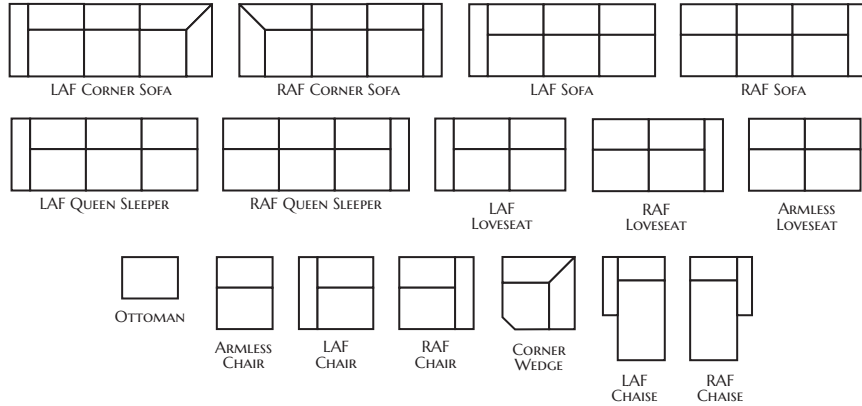

### Construction Features:

Duracoil™ seat cushions provide lasting support and resilience.

Loose back pillows offer a comfortable, relaxed feel.

Blend-down arm pillows add a soft, luxurious touch for an elevated finish.

## Park Place

Item #	Frame	W	D	H	Arm Ht	Seat Ht	Seat Dpth	Fabric 1
L2144-302	Sofa	85	39.5	37.5	26	21.5	21	BODY
L2144-100	Loveseat	57.5	39.5	37.5	26	21.5	21	BODY
L2144-000	Chair	32	39.5	37.5	26	21.5	21	BODY
L2144-500	Ottoman	31.5	22.5	18.5	-	-	-	BODY
L2144-800	Swivel Chair	32	39.5	37.5	26	21.5	21	BODY
L2144-880	Swivel Glider Chair	32	39.5	37.5	26	21.5	21	BODY
L2144-702	Queen Sleeper	85	39.5	37.5	26	21.5	21	BODY
L2144-310	RAF Corner Sofa	99	39.5	37.5	26	21.5	21	BODY
L2144-320	LAF Corner Sofa	99	39.5	37.5	26	21.5	21	BODY
L2144-331	RAF Sofa	88	39.5	37.5	26	21.5	21	BODY
L2144-332	LAF Sofa	88	39.5	37.5	26	21.5	21	BODY
L2144-731	RAF Queen Sleeper	88	39.5	37.5	26	21.5	21	BODY
L2144-732	LAF Queen Sleeper	88	39.5	37.5	26	21.5	21	BODY
L2144-110	RAF Loveseat	60	39.5	37.5	26	21.5	21	BODY
L2144-120	LAF Loveseat	60	39.5	37.5	26	21.5	21	BODY
L2144-130	Armless Loveseat	56	39.5	37.5	-	21.5	21	BODY
L2144-011	RAF Chair	31.5	39.5	37.5	26	21.5	21	BODY
L2144-012	LAF Chair	31.5	39.5	37.5	26	21.5	21	BODY
L2144-030	RAF Chaise	35	58.5	37.5	26	21.5	21	BODY
L2144-040	LAF Chaise	35	58.5	37.5	26	21.5	21	BODY
L2144-910	Corner Wedge	49	39.5	37.5	-	21.5	21	BODY