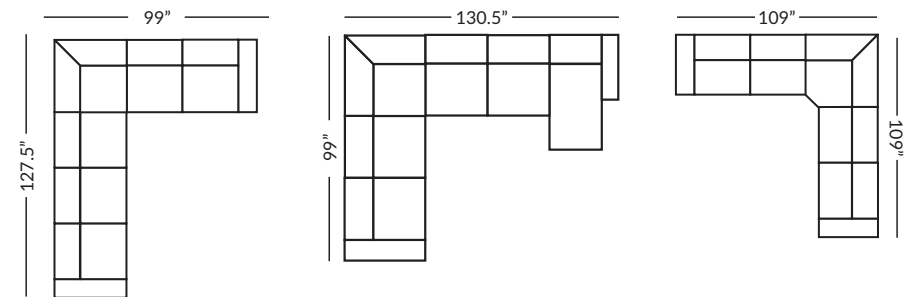

POPULAR CONFIGURATIONS

Construction Features:

Duracoil™ seat cushions provide lasting support and resilience.

Loose back pillows offer a comfortable, relaxed feel.

Blend-down arm pillows add a soft, luxurious touch for an elevated finish.

STONE & LEIGH