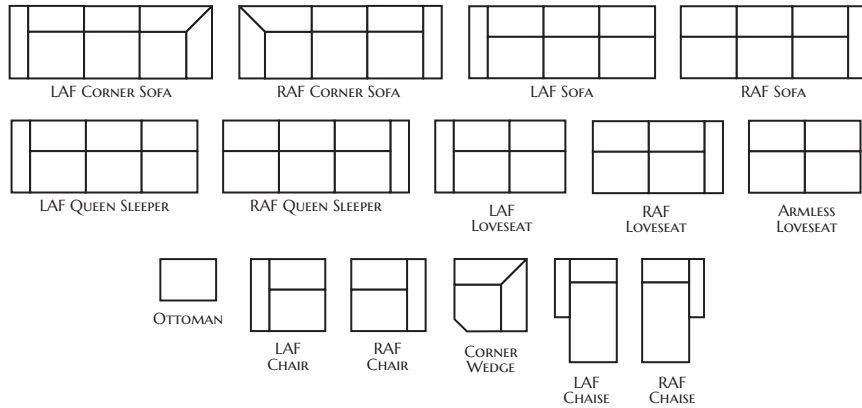

2144 SAVANNAH COLLECTION

Grammercy

Item #	Frame	W	D	H	Arm Ht	Seat Ht	Seat Dpth	Fabric 1	Fabric 2	Fabric 3
2144-302	Sofa	83.5	39.5	37.5	26	21.5	21	BODY	2-19" pillows	-
2144-100	Loveseat	57.5	39.5	37.5	26	21.5	21	BODY	2-19" pillows	-
2144-000	Chair	32	39.5	37.5	26	21.5	21	BODY	-	-
2144-800	Swivel Chair	32	39.5	37.5	26	21.5	21	BODY	-	-
2144-880	Swivel Glider Chair	32	39.5	37.5	26	21.5	21	BODY	-	-
2144-500	Ottoman	31.5	22.5	18.5	-	-	-	BODY	-	-
2144-702	Queen Sleeper	83.5	39.5	37.5	26	21.5	21	BODY	2-19" pillows	-
2144-310	RAF Corner Sofa	99	39.5	37.5	26	21.5	21	BODY	2-21" pillows	2-19" pillows
2144-320	LAF Corner Sofa	99	39.5	37.5	26	21.5	21	BODY	2-21" pillows	2-19" pillows
2144-331	RAF Sofa	88	39.5	37.5	26	21.5	21	BODY	1-21" pillows	1-19" pillows
2144-332	LAF Sofa	88	39.5	37.5	26	21.5	21	BODY	1-21" pillows	1-19" pillows
2144-110	RAF Loveseat	60	39.5	37.5	26	21.5	21	BODY	1-21" pillow	1-19" pillow
2144-120	LAF Loveseat	60	39.5	37.5	26	21.5	21	BODY	1-21" pillow	1-19" pillow
2144-130	Armless Loveseat	56	39.5	37.5	-	21.5	21	BODY	-	-
2144-011	RAF Chair	31.5	39.5	37.5	26	21.5	21	BODY	1-21" pillow	1-19" pillow
2144-012	LAF Chair	31.5	39.5	37.5	26	21.5	21	BODY	1-21" pillow	1-19" pillow
2144-030	RAF Chaise	35	58.5	37.5	26	21.5	21	BODY	1-21" pillow	1-19" pillow
2144-040	LAF Chaise	35	58.5	37.5	26	21.5	21	BODY	1-21" pillow	1-19" pillow
2144-910	Corner Wedge	49	39.5	37.5	-	21.5	21	BODY	-	-
2144-731	RAF Queen Sleeper	88	39.5	37.5	26	21.5	21	BODY	1-21" pillows	1-19" pillows
2144-732	LAF Queen Sleeper	88	39.5	37.5	26	21.5	21	BODY	1-21" pillows	1-19" pillows