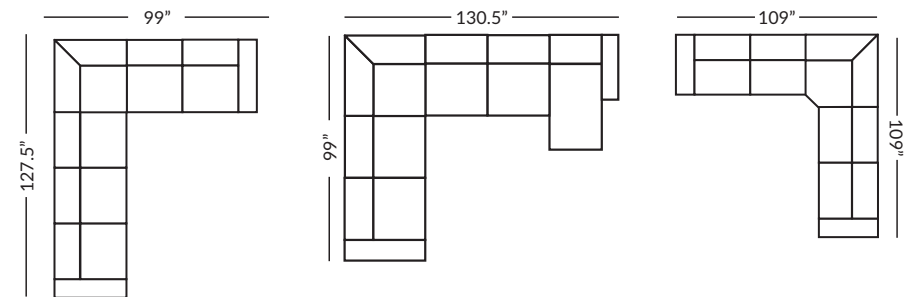

POPULAR CONFIGURATIONS

Construction Features:

Blend-down seat cushions deliver luxurious, enveloping comfort with resilient support.

Loose back pillows offer a comfortable, relaxed feel.

Blend-down arm pillows add a soft, luxurious touch for an elevated finish.

STONE & LEIGH