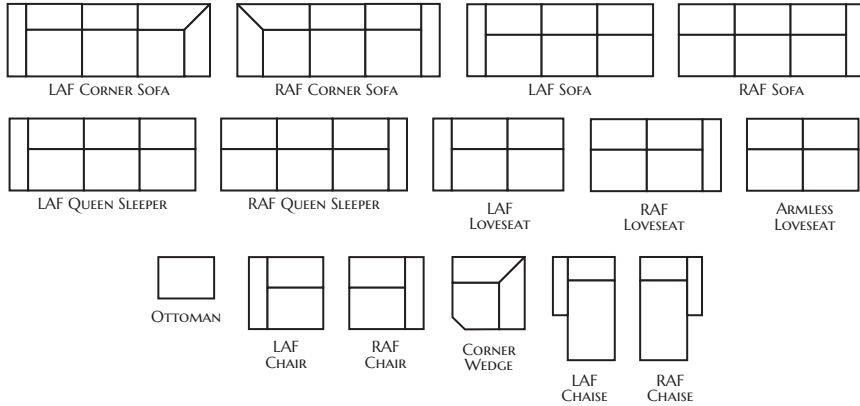

STONE & LEIGH

L2144 SAVANNAH COLLECTION

Park Place

Item #	Frame	W	D	H	Arm Ht	Seat Ht	Seat Dpth	Fabric 1
L2144-302	Sofa	85	39.5	37.5	26	21.5	21	BODY
L2144-100	Loveseat	57.5	39.5	37.5	26	21.5	21	BODY
L2144-000	Chair	32	39.5	37.5	26	21.5	21	BODY
L2144-500	Ottoman	31.5	22.5	18.5	-	-	-	BODY
L2144-800	Swivel Chair	32	39.5	37.5	26	21.5	21	BODY
L2144-880	Swivel Glider Chair	32	39.5	37.5	26	21.5	21	BODY
L2144-702	Queen Sleeper	85	39.5	37.5	26	21.5	21	BODY
L2144-310	RAF Corner Sofa	99	39.5	37.5	26	21.5	21	BODY
L2144-320	LAF Corner Sofa	99	39.5	37.5	26	21.5	21	BODY
L2144-331	RAF Sofa	88	39.5	37.5	26	21.5	21	BODY
L2144-332	LAF Sofa	88	39.5	37.5	26	21.5	21	BODY
L2144-731	RAF Queen Sleeper	88	39.5	37.5	26	21.5	21	BODY
L2144-732	LAF Queen Sleeper	88	39.5	37.5	26	21.5	21	BODY
L2144-110	RAF Loveseat	60	39.5	37.5	26	21.5	21	BODY
L2144-120	LAF Loveseat	60	39.5	37.5	26	21.5	21	BODY
L2144-130	Armless Loveseat	56	39.5	37.5	-	21.5	21	BODY
L2144-011	RAF Chair	31.5	39.5	37.5	26	21.5	21	BODY
L2144-012	LAF Chair	31.5	39.5	37.5	26	21.5	21	BODY
L2144-030	RAF Chaise	35	58.5	37.5	26	21.5	21	BODY
L2144-040	LAF Chaise	35	58.5	37.5	26	21.5	21	BODY
L2144-910	Corner Wedge	49	39.5	37.5	-	21.5	21	BODY