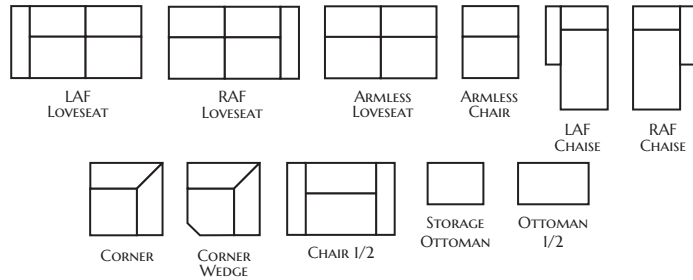

2150 PENELOPE COLLECTION

Grammercy

POPULAR CONFIGURATIONS

Item #	Frame	W	D	H	Arm Ht	Seat Ht	Seat Dpth	Fabric 1	Fabric 2
2150-300	Sofa	89	39	38	27.5	19.5	21.5	BODY	2-19"
2150-100	Loveseat	64	39	38	27.5	19.5	21.5	BODY	2-19"
2150-020	Chair 1/2	45	39	38	27.5	19.5	21.5	BODY	1-19"
2150-520	Ottoman 1/2	42	22	17	-	-	-	BODY	-
2150-110	RAF Loveseat	69	39	38	27.5	19.5	21.5	BODY	1-19" pillow
2150-120	LAF Loveseat	69	39	38	27.5	19.5	21.5	BODY	1-19" pillow
2150-130	Armless Loveseat	62	39	38	-	19.5	21.5	BODY	-
2150-010	Armless Chair	31	39	38	-	19.5	21.5	BODY	-
2150-030	RAF Chaise	33.5	51	38	27.5	19.5	21.5	BODY	1-19" pillow
2150-040	LAF Chaise	33.5	51	38	27.5	19.5	21.5	BODY	1-19" pillow
2150-530	Storage Ottoman	32	32	18.5	-	-	-	BODY	-
2150-900	Corner	39	39	38	-	19.5	21.5	BODY	1-19" pillow
2150-910	Corner Wedge	48	30	38	-	19.5	21.5	BODY	2-19" pillows

STONE & LEIGH

L2150 PENELOPE COLLECTION

Park Place

POPULAR CONFIGURATIONS

Item #	Frame	W	D	H	Arm Ht	Seat Ht	Seat Dpth	Fabric 1
L2150-300	Sofa	89	39	38	27.5	19.5	21.5	BODY
L2150-100	Loveseat	64	39	38	27.5	19.5	21.5	BODY
L2150-020	Chair 1/2	45	39	38	27.5	19.5	21.5	BODY
L2150-520	Ottoman 1/2	42	22	17	-	-	-	BODY
L2150-110	RAF Loveseat	69	39	38	27.5	19.5	21.5	BODY
L2150-120	LAF Loveseat	69	39	38	27.5	19.5	21.5	BODY
L2150-130	Armless Loveseat	62	39	38	-	19.5	21.5	BODY
L2150-010	Armless Chair	31	39	38	-	19.5	21.5	BODY
L2150-030	RAF Chaise	33.5	51	38	27.5	19.5	21.5	BODY
L2150-040	LAF Chaise	33.5	51	38	27.5	19.5	21.5	BODY
L2150-530	Storage Ottoman	32	32	18.5	-	-	-	BODY
L2150-900	Corner	39	39	38	-	19.5	21.5	BODY
L2150-910	Corner Wedge	48	30	38	-	19.5	21.5	BODY