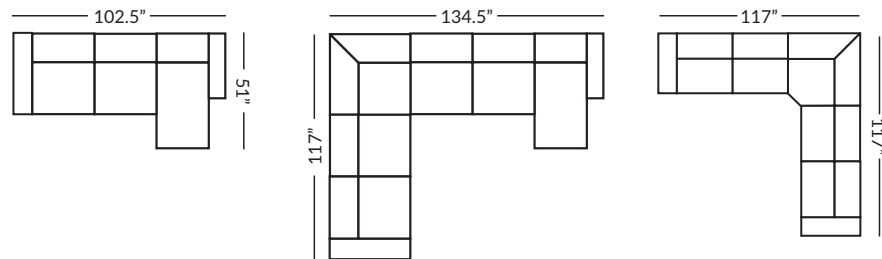

2150 PENELOPE COLLECTION

Grammercy

POPULAR CONFIGURATIONS

Item #	Frame	W	D	H	Arm Ht	Seat Ht	Seat Dpth	Fabric 1	Fabric 2
2150-300	Sofa	89	39	38	27.5	19.5	21.5	BODY	2-19"
2150-100	Loveseat	64	39	38	27.5	19.5	21.5	BODY	2-19"
2150-020	Chair 1/2	45	39	38	27.5	19.5	21.5	BODY	1-19"
2150-520	Ottoman 1/2	42	22	17	-	-	-	BODY	-
2150-110	RAF Loveseat	69	39	38	27.5	19.5	21.5	BODY	1-19" pillow
2150-120	LAF Loveseat	69	39	38	27.5	19.5	21.5	BODY	1-19" pillow
2150-130	Armless Loveseat	62	39	38	-	19.5	21.5	BODY	-
2150-010	Armless Chair	31	39	38	-	19.5	21.5	BODY	-
2150-030	RAF Chaise	33.5	51	38	27.5	19.5	21.5	BODY	1-19" pillow
2150-040	LAF Chaise	33.5	51	38	27.5	19.5	21.5	BODY	1-19" pillow
2150-530	Storage Ottoman	32	32	18.5	-	-	-	BODY	-
2150-900	Corner	39	39	38	-	19.5	21.5	BODY	1-19" pillow
2150-910	Corner Wedge	48	30	38	-	19.5	21.5	BODY	2-19" pillows

STONE & LEIGH

L2150 PENELOPE COLLECTION

Park Place

POPULAR CONFIGURATIONS

Item #	Frame	W	D	H	Arm Ht	Seat Ht	Seat Dpth	Fabric 1
L2150-300	Sofa	89	39	38	27.5	19.5	21.5	BODY
L2150-100	Loveseat	64	39	38	27.5	19.5	21.5	BODY
L2150-020	Chair 1/2	45	39	38	27.5	19.5	21.5	BODY
L2150-520	Ottoman 1/2	42	22	17	-	-	-	BODY
L2150-110	RAF Loveseat	69	39	38	27.5	19.5	21.5	BODY
L2150-120	LAF Loveseat	69	39	38	27.5	19.5	21.5	BODY
L2150-130	Armless Loveseat	62	39	38	-	19.5	21.5	BODY
L2150-010	Armless Chair	31	39	38	-	19.5	21.5	BODY
L2150-030	RAF Chaise	33.5	51	38	27.5	19.5	21.5	BODY
L2150-040	LAF Chaise	33.5	51	38	27.5	19.5	21.5	BODY
L2150-530	Storage Ottoman	32	32	18.5	-	-	-	BODY
L2150-900	Corner	39	39	38	-	19.5	21.5	BODY
L2150-910	Corner Wedge	48	30	38	-	19.5	21.5	BODY