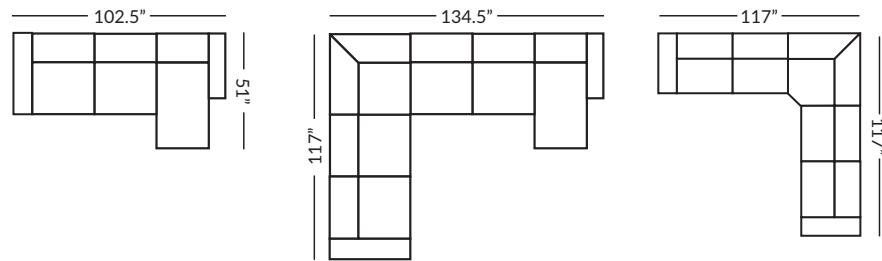

2150 PENELOPE COLLECTION

Grammercy

POPULAR CONFIGURATIONS

Item #	Frame	W	D	H	Arm Ht	Seat Ht	Seat Dpth	Fabric 1	Fabric 2
2150-300	Sofa	89	39	38	27.5	19.5	21.5	BODY	2-19"
2150-100	Loveseat	64	39	38	27.5	19.5	21.5	BODY	2-19"
2150-020	Chair 1/2	45	39	38	27.5	19.5	21.5	BODY	1-19"
2150-520	Ottoman 1/2	42	22	17	-	-	-	BODY	-
2150-110	RAF Loveseat	69	39	38	27.5	19.5	21.5	BODY	1-19" pillow
2150-120	LAF Loveseat	69	39	38	27.5	19.5	21.5	BODY	1-19" pillow
2150-130	Armless Loveseat	62	39	38	-	19.5	21.5	BODY	-
2150-010	Armless Chair	31	39	38	-	19.5	21.5	BODY	-
2150-030	RAF Chaise	33.5	51	38	27.5	19.5	21.5	BODY	1-19" pillow
2150-040	LAF Chaise	33.5	51	38	27.5	19.5	21.5	BODY	1-19" pillow
2150-530	Storage Ottoman	32	32	18.5	-	-	-	BODY	-
2150-900	Corner	39	39	38	-	19.5	21.5	BODY	1-19" pillow
2150-910	Corner Wedge	48	30	38	-	19.5	21.5	BODY	2-19" pillows

STONE & LEIGH

L2150 PENELOPE COLLECTION

Park Place

POPULAR CONFIGURATIONS

Item #	Frame	W	D	H	Arm Ht	Seat Ht	Seat Dpth	Fabric 1
L2150-300	Sofa	89	39	38	27.5	19.5	21.5	BODY
L2150-100	Loveseat	64	39	38	27.5	19.5	21.5	BODY
L2150-020	Chair 1/2	45	39	38	27.5	19.5	21.5	BODY
L2150-520	Ottoman 1/2	42	22	17	-	-	-	BODY
L2150-110	RAF Loveseat	69	39	38	27.5	19.5	21.5	BODY
L2150-120	LAF Loveseat	69	39	38	27.5	19.5	21.5	BODY
L2150-130	Armless Loveseat	62	39	38	-	19.5	21.5	BODY
L2150-010	Armless Chair	31	39	38	-	19.5	21.5	BODY
L2150-030	RAF Chaise	33.5	51	38	27.5	19.5	21.5	BODY
L2150-040	LAF Chaise	33.5	51	38	27.5	19.5	21.5	BODY
L2150-530	Storage Ottoman	32	32	18.5	-	-	-	BODY
L2150-900	Corner	39	39	38	-	19.5	21.5	BODY
L2150-910	Corner Wedge	48	30	38	-	19.5	21.5	BODY