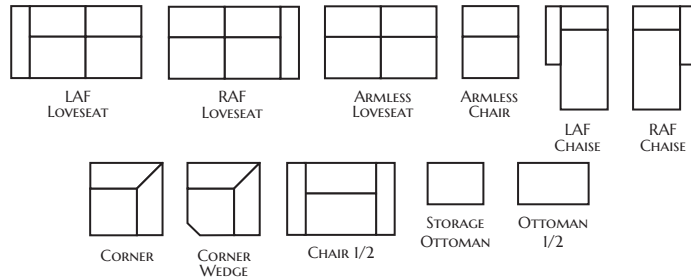

2150 PENELOPE COLLECTION

Grammercy

POPULAR CONFIGURATIONS

Item #	Frame	W	D	H	Arm Ht	Seat Ht	Seat Dpth	Fabric 1	Fabric 2
2150-300	Sofa	89	39	38	27.5	19.5	21.5	BODY	2-19"
2150-100	Loveseat	64	39	38	27.5	19.5	21.5	BODY	2-19"
2150-020	Chair 1/2	45	39	38	27.5	19.5	21.5	BODY	1-19"
2150-520	Ottoman 1/2	42	22	17	-	-	-	BODY	-
2150-110	RAF Loveseat	69	39	38	27.5	19.5	21.5	BODY	1-19" pillow
2150-120	LAF Loveseat	69	39	38	27.5	19.5	21.5	BODY	1-19" pillow
2150-130	Armless Loveseat	62	39	38	-	19.5	21.5	BODY	-
2150-010	Armless Chair	31	39	38	-	19.5	21.5	BODY	-
2150-030	RAF Chaise	33.5	51	38	27.5	19.5	21.5	BODY	1-19" pillow
2150-040	LAF Chaise	33.5	51	38	27.5	19.5	21.5	BODY	1-19" pillow
2150-530	Storage Ottoman	32	32	18.5	-	-	-	BODY	-
2150-900	Corner	39	39	38	-	19.5	21.5	BODY	1-19" pillow
2150-910	Corner Wedge	48	30	38	-	19.5	21.5	BODY	2-19" pillows

STONE & LEIGH

L2150 PENELOPE COLLECTION

Park Place

POPULAR CONFIGURATIONS

Item #	Frame	W	D	H	Arm Ht	Seat Ht	Seat Dpth	Fabric 1
L2150-300	Sofa	89	39	38	27.5	19.5	21.5	BODY
L2150-100	Loveseat	64	39	38	27.5	19.5	21.5	BODY
L2150-020	Chair 1/2	45	39	38	27.5	19.5	21.5	BODY
L2150-520	Ottoman 1/2	42	22	17	-	-	-	BODY
L2150-110	RAF Loveseat	69	39	38	27.5	19.5	21.5	BODY
L2150-120	LAF Loveseat	69	39	38	27.5	19.5	21.5	BODY
L2150-130	Armless Loveseat	62	39	38	-	19.5	21.5	BODY
L2150-010	Armless Chair	31	39	38	-	19.5	21.5	BODY
L2150-030	RAF Chaise	33.5	51	38	27.5	19.5	21.5	BODY
L2150-040	LAF Chaise	33.5	51	38	27.5	19.5	21.5	BODY
L2150-530	Storage Ottoman	32	32	18.5	-	-	-	BODY
L2150-900	Corner	39	39	38	-	19.5	21.5	BODY
L2150-910	Corner Wedge	48	30	38	-	19.5	21.5	BODY