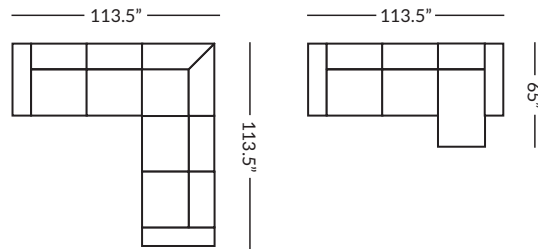

## POPULAR CONFIGURATIONS

Item #	Frame	W	D	H	Arm Ht	Seat Ht	Seat Dpth	Fabric 1	Fabric 2	Fabric 3
2175-302	Sofa	83.5	39	39	25.5	20.5	21	BODY	2-21" pillow	2-19" pillow
2175-350	XL Sofa	93.5	39	39	25.5	20.5	21	BODY	2-21" pillows	2-19" pillows
2175-100	Loveseat	61.5	39	39	25.5	20.5	21	BODY	2-21" pillows	-
2175-000	Chair	39.5	39	39	25.5	20.5	21	BODY	-	-
2175-500	Ottoman	34	20	17	-	-	-	BODY	-	-
2175-702	Queen Sleeper	83.5	39	39	25.5	20.5	21	BODY	2-21" pillows	2-19" pillows
2175-331	RAF Sofa	74.5	39	39	25.5	20.5	21	BODY	1-21" pillow	1-19" pillow
2175-332	LAF Sofa	74.5	39	39	25.5	20.5	21	BODY	1-21" pillow	1-19" pillow
2175-343	Armless Sofa	66	39	39	-	20.5	21	BODY	-	-
2175-010	Armless Chair	33	39	39	-	20.5	21	BODY	-	-
2175-035	RAF Chaise	39	65	39	25.5	20.5	51	BODY	1-21" pillow	1-19" pillow
2175-045	LAF Chaise	39	65	39	25.5	20.5	51	BODY	1-21" pillow	1-19" pillow
2175-900	Corner	39	39	39	-	20.5	21	BODY	1-21" pillow	1-19" pillow

## POPULAR CONFIGURATIONS

Item #	Frame	W	D	H	Arm Ht	Seat Ht	Seat Dpth	Fabric 1
L2175-302	Sofa	83.5	39	39	25.5	20.5	21	BODY
L2175-350	XL Sofa	93.5	39	39	25.5	20.5	21	BODY
L2175-100	Loveseat	61.5	39	39	25.5	20.5	21	BODY
L2175-000	Chair	39.5	39	39	25.5	20.5	21	BODY
L2175-500	Ottoman	34	20	17	-	-	-	BODY
L2175-702	Queen Sleeper	83.5	39	39	25.5	20.5	21	BODY
L2175-331	RAF Sofa	74.5	39	39	25.5	20.5	21	BODY
L2175-332	LAF Sofa	74.5	39	39	25.5	20.5	21	BODY
L2175-343	Armless Sofa	66	39	39	-	20.5	21	BODY
L2175-010	Armless Chair	33	39	39	-	20.5	21	BODY
L2175-035	RAF Chaise	39	65	39	25.5	20.5	51	BODY
L2175-045	LAF Chaise	39	65	39	25.5	20.5	51	BODY
L2175-900	Corner	39	39	39	-	20.5	21	BODY