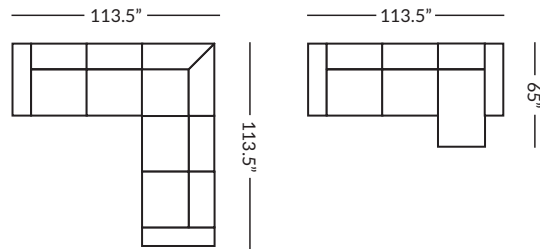

POPULAR CONFIGURATIONS

Item #	Frame	W	D	H	Arm Ht	Seat Ht	Seat Dpth	Fabric 1
L2175-302	Sofa	83.5	39	39	25.5	20.5	21	BODY
L2175-350	XL Sofa	93.5	39	39	25.5	20.5	21	BODY
L2175-100	Loveseat	61.5	39	39	25.5	20.5	21	BODY
L2175-000	Chair	39.5	39	39	25.5	20.5	21	BODY
L2175-500	Ottoman	34	20	17	-	-	-	BODY
L2175-702	Queen Sleeper	83.5	39	39	25.5	20.5	21	BODY
L2175-331	RAF Sofa	74.5	39	39	25.5	20.5	21	BODY
L2175-332	LAF Sofa	74.5	39	39	25.5	20.5	21	BODY
L2175-343	Armless Sofa	66	39	39	-	20.5	21	BODY
L2175-010	Armless Chair	33	39	39	-	20.5	21	BODY
L2175-035	RAF Chaise	39	65	39	25.5	20.5	51	BODY
L2175-045	LAF Chaise	39	65	39	25.5	20.5	51	BODY
L2175-900	Corner	39	39	39	-	20.5	21	BODY

STONE & LEIGH