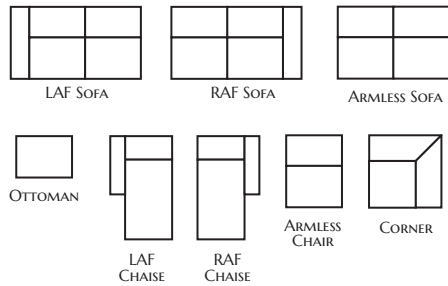

2179 KEYPORT COLLECTION

Park Place

POPULAR CONFIGURATIONS

Item #	Frame	W	D	H	Arm Ht	Seat Ht	Seat Dpth	Fabric 1	Fabric 2	Fabric 3
2179-302	Sofa	78	39	39	25.5	20.5	21	BODY	2-21" pillows	2-19" pillows
2179-350	XL Sofa	88	39	39	25.5	20.5	21	BODY	2-21" pillows	2-19" pillows
2179-100	Loveseat	56	39	39	25.5	20.5	21	BODY	2-21" pillows	-
2179-000	Chair	34	39	39	25.5	20.5	21	BODY	-	-
2179-500	Ottoman	34	20	17	-	-	-	BODY	-	-
2179-702	Queen Sleeper	78	39	39	25.5	20.5	21	BODY	2-21" pillows	2-19" pillows
2179-331	RAF Sofa	72	39	39	25.5	20.5	21	BODY	1-21" pillow	1-19" pillow
2179-332	LAF Sofa	72	39	39	25.5	20.5	21	BODY	1-21" pillow	1-19" pillow
2179-343	Armless Sofa	66	39	39	-	20.5	21	BODY	-	-
2179-010	Armless Chair	33	39	39	-	20.5	21	BODY	-	-
2179-035	RAF Chaise	37	65	39	25.5	20.5	21	BODY	1-21" pillow	1-19" pillow
2179-045	LAF Chaise	37	65	39	25.5	20.5	21	BODY	1-21" pillow	1-19" pillow
2179-900	Corner	39	39	39	-	20.5	21	BODY	1-21" pillow	1-19" pillow

Construction Features:

Blend-down seat cushions deliver luxurious, enveloping comfort with resilient support.

Loose back pillows offer a comfortable, relaxed feel.

Blend-down arm pillows add a soft, luxurious touch for an elevated finish.

STONE & LEIGH

L2179 KEYPORT COLLECTION

Park Place

POPULAR CONFIGURATIONS

Item #	Frame	W	D	H	Arm Ht	Seat Ht	Seat Dpth	Fabric 1
L2179-302	Sofa	78	39	39	25.5	20.5	21	BODY
L2179-350	XL Sofa	88	39	39	25.5	20.5	21	BODY
L2179-100	Loveseat	56	39	39	25.5	20.5	21	BODY
L2179-000	Chair	34	39	39	25.5	20.5	21	BODY
L2179-500	Ottoman	34	20	17	-	-	-	BODY
L2179-702	Queen Sleeper	78	39	39	25.5	20.5	21	BODY
L2179-331	RAF Sofa	72	39	39	25.5	20.5	21	BODY
L2179-332	LAF Sofa	72	39	39	25.5	20.5	21	BODY
L2179-343	Armless Sofa	66	39	39	-	20.5	21	BODY
L2179-010	Armless Chair	33	39	39	-	20.5	21	BODY
L2179-035	RAF Chaise	37	65	39	25.5	20.5	21	BODY
L2179-045	LAF Chaise	37	65	39	25.5	20.5	21	BODY
L2179-900	Corner	39	39	39	-	20.5	21	BODY