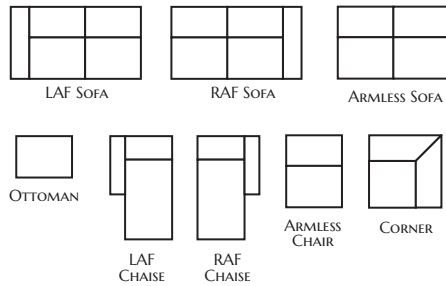

2179 KEYPORT COLLECTION

Park Place

POPULAR CONFIGURATIONS

Item #	Frame	W	D	H	Arm Ht	Seat Ht	Seat Dpth	Fabric 1	Fabric 2	Fabric 3
2179-302	Sofa	78	39	39	25.5	20.5	21	BODY	2-21" pillows	2-19" pillows
2179-350	XL Sofa	88	39	39	25.5	20.5	21	BODY	2-21" pillows	2-19" pillows
2179-100	Loveseat	56	39	39	25.5	20.5	21	BODY	2-21" pillows	-
2179-000	Chair	34	39	39	25.5	20.5	21	BODY	-	-
2179-500	Ottoman	34	20	17	-	-	-	BODY	-	-
2179-702	Queen Sleeper	78	39	39	25.5	20.5	21	BODY	2-21" pillows	2-19" pillows
2179-331	RAF Sofa	72	39	39	25.5	20.5	21	BODY	1-21" pillow	1-19" pillow
2179-332	LAF Sofa	72	39	39	25.5	20.5	21	BODY	1-21" pillow	1-19" pillow
2179-343	Armless Sofa	66	39	39	-	20.5	21	BODY	-	-
2179-010	Armless Chair	33	39	39	-	20.5	21	BODY	-	-
2179-035	RAF Chaise	37	65	39	25.5	20.5	21	BODY	1-21" pillow	1-19" pillow
2179-045	LAF Chaise	37	65	39	25.5	20.5	21	BODY	1-21" pillow	1-19" pillow
2179-900	Corner	39	39	39	-	20.5	21	BODY	1-21" pillow	1-19" pillow

Construction Features:

Blend-down seat cushions deliver luxurious, enveloping comfort with resilient support.

Loose back pillows offer a comfortable, relaxed feel.

Blend-down arm pillows add a soft, luxurious touch for an elevated finish.

STONE & LEIGH

L2179 KEYPORT COLLECTION

Park Place

POPULAR CONFIGURATIONS

Item #	Frame	W	D	H	Arm Ht	Seat Ht	Seat Dpth	Fabric 1
L2179-302	Sofa	78	39	39	25.5	20.5	21	BODY
L2179-350	XL Sofa	88	39	39	25.5	20.5	21	BODY
L2179-100	Loveseat	56	39	39	25.5	20.5	21	BODY
L2179-000	Chair	34	39	39	25.5	20.5	21	BODY
L2179-500	Ottoman	34	20	17	-	-	-	BODY
L2179-702	Queen Sleeper	78	39	39	25.5	20.5	21	BODY
L2179-331	RAF Sofa	72	39	39	25.5	20.5	21	BODY
L2179-332	LAF Sofa	72	39	39	25.5	20.5	21	BODY
L2179-343	Armless Sofa	66	39	39	-	20.5	21	BODY
L2179-010	Armless Chair	33	39	39	-	20.5	21	BODY
L2179-035	RAF Chaise	37	65	39	25.5	20.5	21	BODY
L2179-045	LAF Chaise	37	65	39	25.5	20.5	21	BODY
L2179-900	Corner	39	39	39	-	20.5	21	BODY