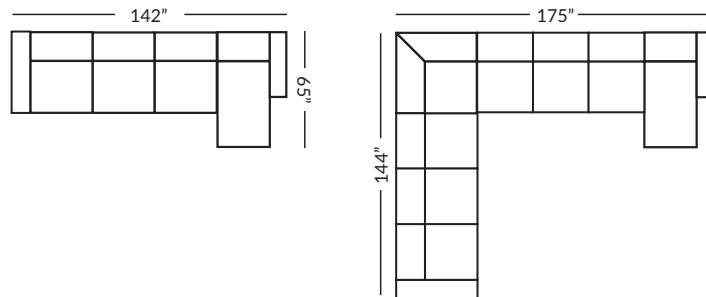

2183 KARSON COLLECTION

Park Place

POPULAR CONFIGURATIONS

Item #	Frame	W	D	H	Arm Ht	Seat Ht	Seat Dpth	Fabric 1	Fabric 2	Fabric 3
2183-302	Sofa	78	39	39	25.5	20.5	21	BODY	2-21" pillow	2-19" pillow
2183-350	XL Sofa	88	39	39	25.5	20.5	21	BODY	2-21" pillows	2-19" pillows
2183-100	Loveseat	55.5	39	39	25.5	20.5	21	BODY	2-21" pillows	-
2183-000	Chair	36	39	39	25.5	20.5	21	BODY	-	-
2183-500	Ottoman	34	20	17	-	-	-	BODY	-	-
2183-702	Queen Sleeper	78	39	39	25.5	20.5	21	BODY	2-21" pillows	2-19" pillows
2183-331	RAF Sofa	72	39	39	25.5	20.5	21	BODY	1-21" pillow	1-19" pillow
2183-332	LAF Sofa	72	39	39	25.5	20.5	21	BODY	1-21" pillow	1-19" pillow
2183-343	Armless Sofa	66	39	39	-	20.5	21	BODY	-	-
2183-010	Armless Chair	33	39	39	-	20.5	21	BODY	-	-
2183-035	RAF Chaise	37	65	39	25.5	20.5	51	BODY	1-21" pillow	1-19" pillow
2183-045	LAF Chaise	37	65	39	25.5	20.5	51	BODY	1-21" pillow	1-19" pillow
2183-900	Corner	39	39	39	-	20.5	21	BODY	1-21" pillow	1-19" pillow

STONE & LEIGH

L2183 KARSON COLLECTION

Park Place

POPULAR CONFIGURATIONS

Item #	Frame	W	D	H	Arm Ht	Seat Ht	Seat Dpth	Fabric 1
L2183-302	Sofa	78	39	39	25.5	20.5	21	BODY
L2183-350	XL Sofa	88	39	39	25.5	20.5	21	BODY
L2183-100	Loveseat	55.5	39	39	25.5	20.5	21	BODY
L2183-000	Chair	36	39	39	25.5	20.5	21	BODY
L2183-500	Ottoman	34	20	17	-	-	-	BODY
L2183-702	Queen Sleeper	78	39	39	25.5	20.5	21	BODY
L2183-331	RAF Sofa	72	39	39	25.5	20.5	21	BODY
L2183-332	LAF Sofa	72	39	39	25.5	20.5	21	BODY
L2183-343	Armless Sofa	66	39	39	-	20.5	21	BODY
L2183-010	Armless Chair	33	39	39	-	20.5	21	BODY
L2183-035	RAF Chaise	37	65	39	25.5	20.5	51	BODY
L2183-045	LAF Chaise	37	65	39	25.5	20.5	51	BODY
L2183-900	Corner	39	39	39	-	20.5	21	BODY