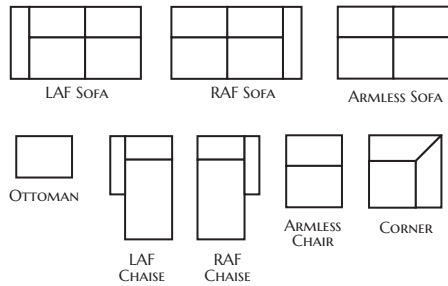

2183 KARSON COLLECTION

Park Place

POPULAR CONFIGURATIONS

Item #	Frame	W	D	H	Arm Ht	Seat Ht	Seat Dpth	Fabric 1	Fabric 2	Fabric 3
2183-302	Sofa	78	39	39	25.5	20.5	21	BODY	2-21" pillow	2-19" pillow
2183-350	XL Sofa	88	39	39	25.5	20.5	21	BODY	2-21" pillows	2-19" pillows
2183-100	Loveseat	55.5	39	39	25.5	20.5	21	BODY	2-21" pillows	-
2183-000	Chair	36	39	39	25.5	20.5	21	BODY	-	-
2183-500	Ottoman	34	20	17	-	-	-	BODY	-	-
2183-702	Queen Sleeper	78	39	39	25.5	20.5	21	BODY	2-21" pillows	2-19" pillows
2183-331	RAF Sofa	72	39	39	25.5	20.5	21	BODY	1-21" pillow	1-19" pillow
2183-332	LAF Sofa	72	39	39	25.5	20.5	21	BODY	1-21" pillow	1-19" pillow
2183-343	Armless Sofa	66	39	39	-	20.5	21	BODY	-	-
2183-010	Armless Chair	33	39	39	-	20.5	21	BODY	-	-
2183-035	RAF Chaise	37	65	39	25.5	20.5	51	BODY	1-21" pillow	1-19" pillow
2183-045	LAF Chaise	37	65	39	25.5	20.5	51	BODY	1-21" pillow	1-19" pillow
2183-900	Corner	39	39	39	-	20.5	21	BODY	1-21" pillow	1-19" pillow

Construction Features:

Blend-down seat cushions deliver luxurious, enveloping comfort with resilient support.

Loose back pillows offer a comfortable, relaxed feel.

Blend-down arm pillows add a soft, luxurious touch for an elevated finish.

STONE & LEIGH

L2183 KARSON COLLECTION

Park Place

POPULAR CONFIGURATIONS

Item #	Frame	W	D	H	Arm Ht	Seat Ht	Seat Dpth	Fabric 1
L2183-302	Sofa	78	39	39	25.5	20.5	21	BODY
L2183-350	XL Sofa	88	39	39	25.5	20.5	21	BODY
L2183-100	Loveseat	55.5	39	39	25.5	20.5	21	BODY
L2183-000	Chair	36	39	39	25.5	20.5	21	BODY
L2183-500	Ottoman	34	20	17	-	-	-	BODY
L2183-702	Queen Sleeper	78	39	39	25.5	20.5	21	BODY
L2183-331	RAF Sofa	72	39	39	25.5	20.5	21	BODY
L2183-332	LAF Sofa	72	39	39	25.5	20.5	21	BODY
L2183-343	Armless Sofa	66	39	39	-	20.5	21	BODY
L2183-010	Armless Chair	33	39	39	-	20.5	21	BODY
L2183-035	RAF Chaise	37	65	39	25.5	20.5	51	BODY
L2183-045	LAF Chaise	37	65	39	25.5	20.5	51	BODY
L2183-900	Corner	39	39	39	-	20.5	21	BODY