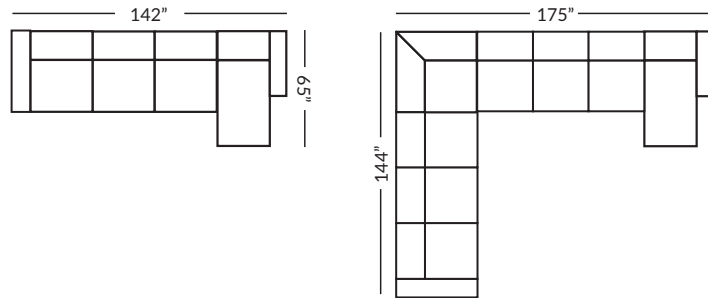

2183 KARSON COLLECTION

Park Place

POPULAR CONFIGURATIONS

Item #	Frame	W	D	H	Arm Ht	Seat Ht	Seat Dpth	Fabric 1	Fabric 2	Fabric 3
2183-302	Sofa	78	39	39	25.5	20.5	21	BODY	2-21" pillow	2-19" pillow
2183-350	XL Sofa	88	39	39	25.5	20.5	21	BODY	2-21" pillows	2-19" pillows
2183-100	Loveseat	55.5	39	39	25.5	20.5	21	BODY	2-21" pillows	-
2183-000	Chair	36	39	39	25.5	20.5	21	BODY	-	-
2183-500	Ottoman	34	20	17	-	-	-	BODY	-	-
2183-702	Queen Sleeper	78	39	39	25.5	20.5	21	BODY	2-21" pillows	2-19" pillows
2183-331	RAF Sofa	72	39	39	25.5	20.5	21	BODY	1-21" pillow	1-19" pillow
2183-332	LAF Sofa	72	39	39	25.5	20.5	21	BODY	1-21" pillow	1-19" pillow
2183-343	Armless Sofa	66	39	39	-	20.5	21	BODY	-	-
2183-010	Armless Chair	33	39	39	-	20.5	21	BODY	-	-
2183-035	RAF Chaise	37	65	39	25.5	20.5	51	BODY	1-21" pillow	1-19" pillow
2183-045	LAF Chaise	37	65	39	25.5	20.5	51	BODY	1-21" pillow	1-19" pillow
2183-900	Corner	39	39	39	-	20.5	21	BODY	1-21" pillow	1-19" pillow

STONE & LEIGH

L2183 KARSON COLLECTION

Park Place

POPULAR CONFIGURATIONS

Item #	Frame	W	D	H	Arm Ht	Seat Ht	Seat Dpth	Fabric 1
L2183-302	Sofa	78	39	39	25.5	20.5	21	BODY
L2183-350	XL Sofa	88	39	39	25.5	20.5	21	BODY
L2183-100	Loveseat	55.5	39	39	25.5	20.5	21	BODY
L2183-000	Chair	36	39	39	25.5	20.5	21	BODY
L2183-500	Ottoman	34	20	17	-	-	-	BODY
L2183-702	Queen Sleeper	78	39	39	25.5	20.5	21	BODY
L2183-331	RAF Sofa	72	39	39	25.5	20.5	21	BODY
L2183-332	LAF Sofa	72	39	39	25.5	20.5	21	BODY
L2183-343	Armless Sofa	66	39	39	-	20.5	21	BODY
L2183-010	Armless Chair	33	39	39	-	20.5	21	BODY
L2183-035	RAF Chaise	37	65	39	25.5	20.5	51	BODY
L2183-045	LAF Chaise	37	65	39	25.5	20.5	51	BODY
L2183-900	Corner	39	39	39	-	20.5	21	BODY