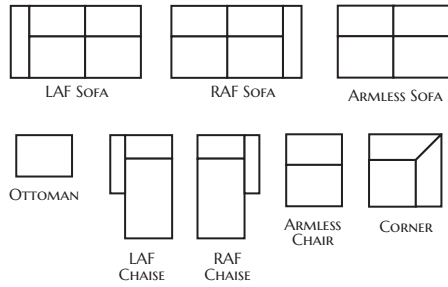

2183 KARSON COLLECTION

Park Place

POPULAR CONFIGURATIONS

Item #	Frame	W	D	H	Arm Ht	Seat Ht	Seat Dpth	Fabric 1	Fabric 2	Fabric 3
2183-302	Sofa	78	39	39	25.5	20.5	21	BODY	2-21" pillow	2-19" pillow
2183-350	XL Sofa	88	39	39	25.5	20.5	21	BODY	2-21" pillows	2-19" pillows
2183-100	Loveseat	55.5	39	39	25.5	20.5	21	BODY	2-21" pillows	-
2183-000	Chair	36	39	39	25.5	20.5	21	BODY	-	-
2183-500	Ottoman	34	20	17	-	-	-	BODY	-	-
2183-702	Queen Sleeper	78	39	39	25.5	20.5	21	BODY	2-21" pillows	2-19" pillows
2183-331	RAF Sofa	72	39	39	25.5	20.5	21	BODY	1-21" pillow	1-19" pillow
2183-332	LAF Sofa	72	39	39	25.5	20.5	21	BODY	1-21" pillow	1-19" pillow
2183-343	Armless Sofa	66	39	39	-	20.5	21	BODY	-	-
2183-010	Armless Chair	33	39	39	-	20.5	21	BODY	-	-
2183-035	RAF Chaise	37	65	39	25.5	20.5	51	BODY	1-21" pillow	1-19" pillow
2183-045	LAF Chaise	37	65	39	25.5	20.5	51	BODY	1-21" pillow	1-19" pillow
2183-900	Corner	39	39	39	-	20.5	21	BODY	1-21" pillow	1-19" pillow

Construction Features:

Blend-down seat cushions deliver luxurious, enveloping comfort with resilient support.

Loose back pillows offer a comfortable, relaxed feel.

Blend-down arm pillows add a soft, luxurious touch for an elevated finish.

STONE & LEIGH

L2183 KARSON COLLECTION

Park Place

POPULAR CONFIGURATIONS

Item #	Frame	W	D	H	Arm Ht	Seat Ht	Seat Dpth	Fabric 1
L2183-302	Sofa	78	39	39	25.5	20.5	21	BODY
L2183-350	XL Sofa	88	39	39	25.5	20.5	21	BODY
L2183-100	Loveseat	55.5	39	39	25.5	20.5	21	BODY
L2183-000	Chair	36	39	39	25.5	20.5	21	BODY
L2183-500	Ottoman	34	20	17	-	-	-	BODY
L2183-702	Queen Sleeper	78	39	39	25.5	20.5	21	BODY
L2183-331	RAF Sofa	72	39	39	25.5	20.5	21	BODY
L2183-332	LAF Sofa	72	39	39	25.5	20.5	21	BODY
L2183-343	Armless Sofa	66	39	39	-	20.5	21	BODY
L2183-010	Armless Chair	33	39	39	-	20.5	21	BODY
L2183-035	RAF Chaise	37	65	39	25.5	20.5	51	BODY
L2183-045	LAF Chaise	37	65	39	25.5	20.5	51	BODY
L2183-900	Corner	39	39	39	-	20.5	21	BODY