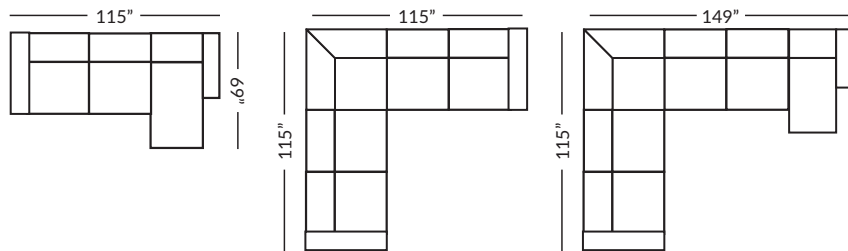

POPULAR CONFIGURATIONS

Item #	Frame	W	D	H	Arm Ht	Seat Ht	Seat Dpth	Fabric 1	Fabric 2	Fabric 3
L2250-350	XL Sofa	100	40	38	23.5	19	22	BODY	2-21" pillows	2-19" pillows
L2250-302	Sofa	91	40	38	23.5	19	22	BODY	2-21" pillows	2-19" pillows
L2250-100	Loveseat	66	40	38	23.5	19	22	BODY	2-21" pillows	-
L2250-000	Chair	41	40	38	23.5	19	22	BODY	-	-
L2250-500	Ottoman	39	20	17	-	-	-	BODY	-	-
L2250-800	Swivel Chair	41	40	38	22.5	19	22	BODY	-	-
L2250-331	RAF Sofa	74	41	38	23.5	19	22	BODY	1-21" pillow	1-19" pillow
L2250-332	LAF Sofa	74	41	38	23.5	19	22	BODY	1-21" pillow	1-19" pillow
L2250-900	Corner	41	41	38	-	19	22	BODY	1-21" pillow	1-19" pillow
L2250-343	Armless Sofa	67	40	38	-	19	22	BODY	-	-
L2250-030	RAF Chaise	41	69	38	23.5	19	51	BODY	1-21" pillow	1-19" pillow
L2250-040	LAF Chaise	41	69	38	23.5	19	51	BODY	1-21" pillow	1-19" pillow