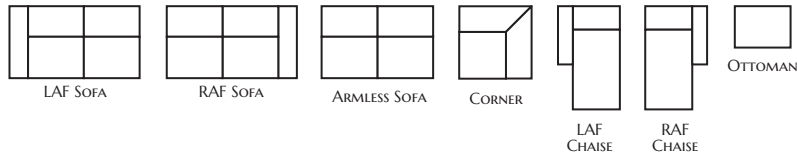

## POPULAR CONFIGURATIONS

Item #	Frame	W	D	H	Arm Ht	Seat Ht	Seat Dpth	Fabric 1	Fabric 2	Fabric 3
2250-350	XL Sofa	100	40	38	23.5	19	22	BODY	2-21" pillows	2-19" pillows
2250-302	Sofa	91	40	38	23.5	19	22	BODY	2-21" pillows	2-19" pillows
2250-100	Loveseat	66	40	38	23.5	19	22	BODY	2-21" pillows	-
2250-000	Chair	41	40	38	23.5	19	22	BODY	-	-
2250-500	Ottoman	39	20	17	-	-	-	BODY	-	-
2250-800	Swivel Chair	41	40	38	22.5	19	22	BODY	-	-
2250-331	RAF Sofa	74	41	38	23.5	19	22	BODY	1-21" pillow	1-19" pillow
2250-332	LAF Sofa	74	41	38	23.5	19	22	BODY	1-21" pillow	1-19" pillow
2250-900	Corner	41	41	38	-	19	22	BODY	1-21" pillow	1-19" pillow
2250-343	Armless Sofa	67	40	38	-	19	22	BODY	-	-
2250-030	RAF Chaise	41	69	38	23.5	19	51	BODY	1-21" pillow	1-19" pillow
2250-040	LAF Chaise	41	69	38	23.5	19	51	BODY	1-21" pillow	1-19" pillow