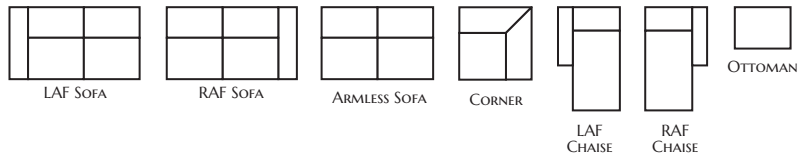

L2250 JUNO COLLECTION

Park Place