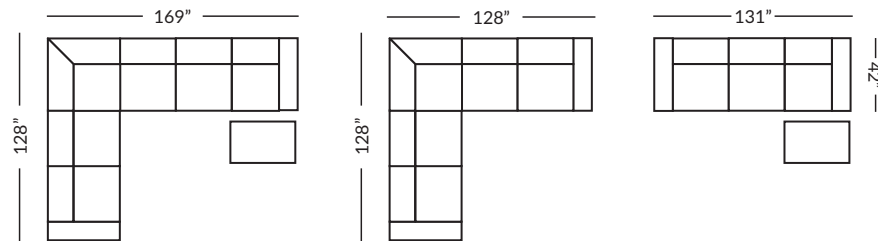

2551 NOVA COLLECTION

Park Place

POPULAR CONFIGURATIONS

Item #	Frame	W	D	H	Arm Ht	Seat Ht	Seat Dpth	Fabric 1	Fabric 2
2551-011	RAF Chair	45	42	37	24	19	26	BODY	1-pillow
2551-012	LAF Chair	45	42	37	24	19	26	BODY	1-pillow
2551-900	Corner	42	42	37	-	19	26	BODY	-
2551-010	Armless Chair	41	42	37	-	19	26	BODY	-
2551-520	Ottoman 1/2	45	41	19	-	-	-	BODY	-