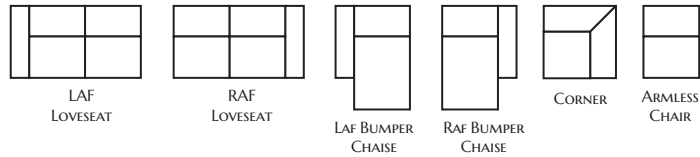

# 2563 NEWPORT COLLECTION

*Grammercy*

## POPULAR CONFIGURATIONS

Item #	Frame	W	D	H	Arm Ht	Seat Ht	Seat Dpth	Fabric 1	Fabric 2	Fabric 3
2563-110	RAF Loveseat	69	38	36	25	19	22	BODY	1-21" pillow	1-19" pillow
2563-120	LAF Loveseat	69	38	36	25	19	22	BODY	1-21" pillow	1-19" pillow
2563-140	RAF Bumper Chaise	38.625	90.125	35	28	20	24	BODY	1-21" pillow	1-19" pillow
2563-150	LAF Bumper Chaise	38.625	90.125	35	28	20	24	BODY	1-21" pillow	1-19" pillow
2563-010	Armless Chair	31.000	38.000	38	28	19	22	BODY		
2563-900	Corner	38.000	38.000	36	28	19	22	BODY	1-21" pillow	1-19" pillow