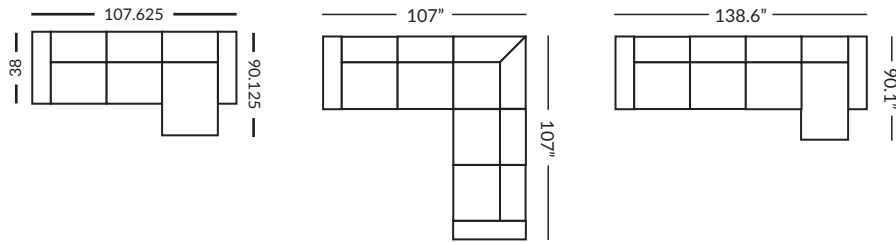

## POPULAR CONFIGURATIONS

Item #	Frame	W	D	H	Arm Ht	Seat Ht	Seat Dpth	Fabric 1	Fabric 2	Fabric 3
2563-110	RAF Loveseat	69	38	36	25	19	22	BODY	1-21" pillow	1-19" pillow
2563-120	LAF Loveseat	69	38	36	25	19	22	BODY	1-21" pillow	1-19" pillow
2563-140	RAF Bumper Chaise	38.625	90.125	35	28	20	24	BODY	1-21" pillow	1-19" pillow
2563-150	LAF Bumper Chaise	38.625	90.125	35	28	20	24	BODY	1-21" pillow	1-19" pillow
2563-010	Armless Chair	31.000	38.000	38	28	19	22	BODY		
2563-900	Corner	38.000	38.000	36	28	19	22	BODY	1-21" pillow	1-19" pillow