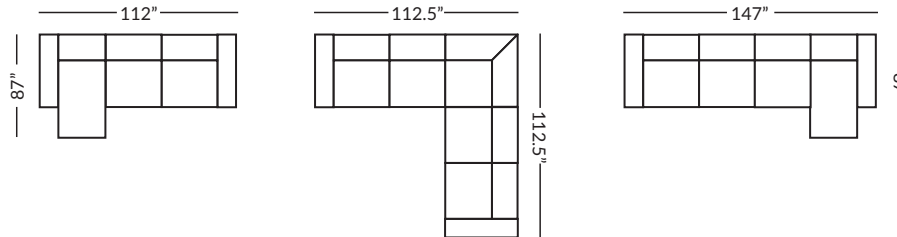

## POPULAR CONFIGURATIONS

Item #	Frame	W	D	H	Arm Ht	Seat Ht	Seat Dpth	Fabric 1	Fabric 2	Fabric 3
2577-110	RAF Loveseat	75	37	38	24	20	22	BODY	1-21" pillow	1-19" pillow
2577-012	LAF Loveseat	75	37	38	24	20	22	BODY	1-21" pillow	1-19" pillow
2577-140	RAF Bumper Chaise	37	87	38	32	20	71	BODY	1-21" pillow	1-19" pillow
2577-150	LAF Bumper Chaise	37	87	38	32	20	71	BODY	1-21" pillow	1-19" pillow
2577-010	Armless Chair	35	37.5	38		20	22	BODY		
2577-900	Corner	37.5	37.5	38		20	22	BODY	1-21" pillow	1-19" pillow