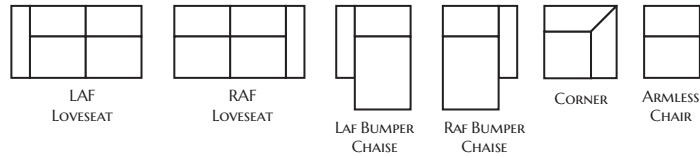

# 2577 BOSCO COLLECTION

*Grammercy*

## POPULAR CONFIGURATIONS

Item #	Frame	W	D	H	Arm Ht	Seat Ht	Seat Dpth	Fabric 1	Fabric 2	Fabric 3
2577-110	RAF Loveseat	75	37	38	24	20	22	BODY	1-21" pillow	1-19" pillow
2577-012	LAF Loveseat	75	37	38	24	20	22	BODY	1-21" pillow	1-19" pillow
2577-140	RAF Bumper Chaise	37	87	38	32	20	71	BODY	1-21" pillow	1-19" pillow
2577-150	LAF Bumper Chaise	37	87	38	32	20	71	BODY	1-21" pillow	1-19" pillow
2577-010	Armless Chair	35	37.5	38		20	22	BODY		
2577-900	Corner	37.5	37.5	38		20	22	BODY	1-21" pillow	1-19" pillow