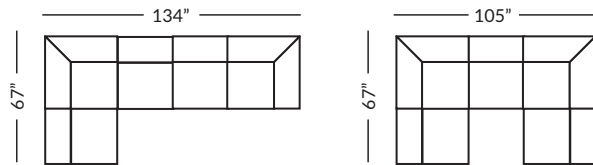

2579 HOUSTON COLLECTION

Grammercy

POPULAR CONFIGURATIONS

Item #	Frame	W	D	H	Arm Ht	Seat Ht	Seat Dpth	Fabric 1	Fabric 2
2579-010	Armless Chair	29	38	36	-	20	24	BODY	-
2579-500	Ottoman	30	30	19	-	-	-	BODY	-
2579-900	Corner	38	38	36	-	20	24	BODY	1-21" pillow

STONE & LEIGH

L2579 HOUSTON COLLECTION

Park Place

POPULAR CONFIGURATIONS

Item #	Frame	W	D	H	Arm Ht	Seat Ht	Seat Dpth	Fabric 1	Fabric 2
L2579-010	Armless Chair	29	38	36	-	20	24	BODY	-
L2579-500	Ottoman	30	30	19	-	-	-	BODY	-
L2579-900	Corner	38	38	36	-	20	24	BODY	1-21" pillow