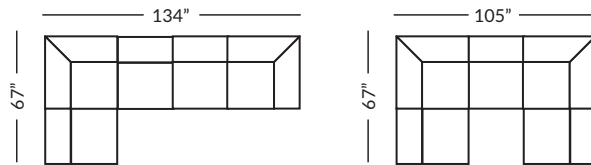

2579 HOUSTON COLLECTION

Grammercy

POPULAR CONFIGURATIONS

Item #	Frame	W	D	H	Arm Ht	Seat Ht	Seat Dpth	Fabric 1	Fabric 2
2579-010	Armless Chair	29	38	36	-	20	24	BODY	-
2579-500	Ottoman	30	30	19	-	-	-	BODY	-
2579-900	Corner	38	38	36	-	20	24	BODY	1-21" pillow

STONE & LEIGH

L2579 HOUSTON COLLECTION

Park Place

POPULAR CONFIGURATIONS

Item #	Frame	W	D	H	Arm Ht	Seat Ht	Seat Dpth	Fabric 1	Fabric 2
L2579-010	Armless Chair	29	38	36	-	20	24	BODY	-
L2579-500	Ottoman	30	30	19	-	-	-	BODY	-
L2579-900	Corner	38	38	36	-	20	24	BODY	1-21" pillow