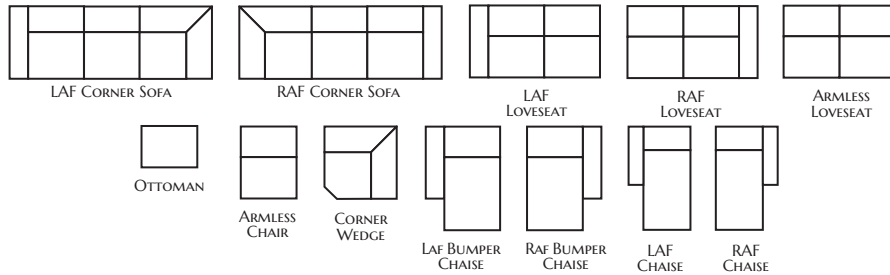

4212 CHAMBERS COLLECTION

Grammercy

POPULAR CONFIGURATIONS

Item #	Frame	W	D	H	Arm Ht	Seat Ht	Seat Dpth	Fabric 1	Fabric 2	Fabric 3
4212-300	Sofa	94	39	37	25	20	24	BODY	2-21" pillows	2-19" pillows
4212-100	Loveseat	66	39	36	25	20	24	BODY	2-21" pillows	2-19" pillows
4212-000	Chair	38	39	37	25	20	24	BODY	2-21" pillows	2-19" pillows
4212-500	Ottoman	34	22	19	-	-	-	BODY	-	-
4212-310	RAF Corner Sofa	101	39	37	25	20	23	BODY	1-21" pillow	1-19" pillow
4212-320	LAF Corner Sofa	101	39	37	25	20	23	BODY	1-21" pillow	1-19" pillow
4212-110	RAF Loveseat	61	39	37	25	20	23	BODY	-	-
4212-120	LAF Loveseat	61	39	37	25	20	23	BODY	1-21" pillow	1-19" pillow
4212-130	Armless Loveseat	56	39	37	-	20	23	BODY	1-21" pillow	1-19" pillow
4212-140	RAF Bumper Chaise	64	39	37	25	20	23	BODY	-	-
4212-150	LAF Bumper Chaise	64	39	37	25	20	23	BODY	-	-
4212-010	Armless Chair	28	39	37	-	20	23	BODY	1-21" pillow	1-19" pillow
4212-030	RAF Chaise	46	62	37	25	20	23	BODY	1-21" pillow	1-19" pillow
4212-040	LAF Chaise	46	62	37	25	20	23	BODY	-	-
4212-910	Wedge	48	48	37	-	20	31	BODY	1-21" pillow	1-19" pillow

Construction Features:

Duracoil™ seat cushions provide lasting support and resilience.

Loose back pillows offer a comfortable, relaxed feel.

Blend-down arm pillows add a soft, luxurious touch for an elevated finish.