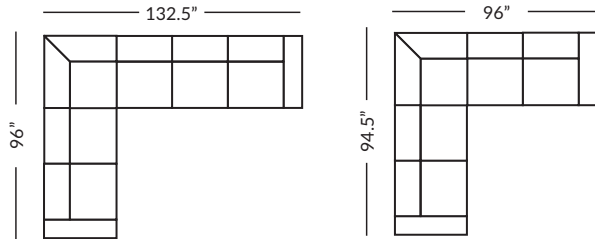

4288 WARREN COLLECTION

Grammercy

POPULAR CONFIGURATIONS

Item #	Frame	W	D	H	Arm Ht	Seat Ht	Seat Dpth	Fabric 1	Fabric 2	Fabric 3
4288-3	RAF Corner Sofa	96	36.5	38	26	20	20.5	BODY	2-21" pillows	2-19" pillows
4288-4	LAF Corner Sofa	96	36.5	38	26	20	20.5	BODY	2-21" pillows	2-19" pillows
4288-331	RAF Sofa	96	36.5	38	26	20	20.5	BODY	1-21" pillow	1-19" pillow
4288-332	LAF Sofa	96	36.5	38	26	20	20.5	BODY	1-21" pillow	1-19" pillow
4288-1	RAF Loveseat	58	36.5	38	26	20	20.5	BODY	1-21" pillow	1-19" pillow
4288-2	LAF Loveseat	58	36.5	38	26	20	20.5	BODY	1-21" pillow	1-19" pillow
4288-900	Corner	38	36	38	-	20	20.5	BODY	1-21" pillow	1-19" pillow
4288-010	Armless Chair	25	36.5	38	-	20	20.5	BODY	1-21" pillow	1-19" pillow
4288-3NN	RAF Corner Sofa	96	36.5	38	26	20	20.5	BODY	2-21" pillows	2-19" pillows
4288-4NN	LAF Corner Sofa	96	36.5	38	26	20	20.5	BODY	2-21" pillows	2-19" pillows
4288-331NN	RAF Sofa	96	36.5	38	26	20	20.5	BODY	1-21" pillow	1-19" pillow
4288-332NN	LAF Sofa	96	36.5	38	26	20	20.5	BODY	1-21" pillow	1-19" pillow
4288-1NN	RAF Loveseat	58	36.5	38	26	20	20.5	BODY	1-21" pillow	1-19" pillow
4288-2NN	LAF Loveseat	58	36.5	38	26	20	20.5	BODY	1-21" pillow	1-19" pillow
4288-900NN	Corner	38	36	38	-	20	20.5	BODY	1-21" pillow	1-19" pillow
4288-010NN	Armless Chair	25	36.5	38	-	20	20.5	BODY	1-21" pillow	1-19" pillow