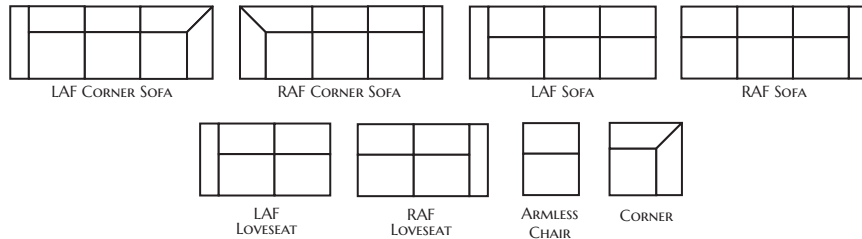

4288 WARREN COLLECTION

Grammercy

POPULAR CONFIGURATIONS

Item #	Frame	W	D	H	Arm Ht	Seat Ht	Seat Dpth	Fabric 1	Fabric 2	Fabric 3
4288-3	RAF Corner Sofa	96	36.5	38	26	20	20.5	BODY	2-21" pillows	2-19" pillows
4288-4	LAF Corner Sofa	96	36.5	38	26	20	20.5	BODY	2-21" pillows	2-19" pillows
4288-331	RAF Sofa	96	36.5	38	26	20	20.5	BODY	1-21" pillow	1-19" pillow
4288-332	LAF Sofa	96	36.5	38	26	20	20.5	BODY	1-21" pillow	1-19" pillow
4288-1	RAF Loveseat	58	36.5	38	26	20	20.5	BODY	1-21" pillow	1-19" pillow
4288-2	LAF Loveseat	58	36.5	38	26	20	20.5	BODY	1-21" pillow	1-19" pillow
4288-900	Corner	38	36	38	-	20	20.5	BODY	1-21" pillow	1-19" pillow
4288-010	Armless Chair	25	36.5	38	-	20	20.5	BODY	1-21" pillow	1-19" pillow
4288-3NN	RAF Corner Sofa	96	36.5	38	26	20	20.5	BODY	2-21" pillows	2-19" pillows
4288-4NN	LAF Corner Sofa	96	36.5	38	26	20	20.5	BODY	2-21" pillows	2-19" pillows
4288-331NN	RAF Sofa	96	36.5	38	26	20	20.5	BODY	1-21" pillow	1-19" pillow
4288-332NN	LAF Sofa	96	36.5	38	26	20	20.5	BODY	1-21" pillow	1-19" pillow
4288-1NN	RAF Loveseat	58	36.5	38	26	20	20.5	BODY	1-21" pillow	1-19" pillow
4288-2NN	LAF Loveseat	58	36.5	38	26	20	20.5	BODY	1-21" pillow	1-19" pillow
4288-900NN	Corner	38	36	38	-	20	20.5	BODY	1-21" pillow	1-19" pillow
4288-010NN	Armless Chair	25	36.5	38	-	20	20.5	BODY	1-21" pillow	1-19" pillow

Construction Features:

Duracoil™ seat cushions provide lasting support and resilience.

Semi-attached back pillows maintain a tailored, polished appearance.

Blend-down arm pillows add a soft, luxurious touch for an elevated finish.