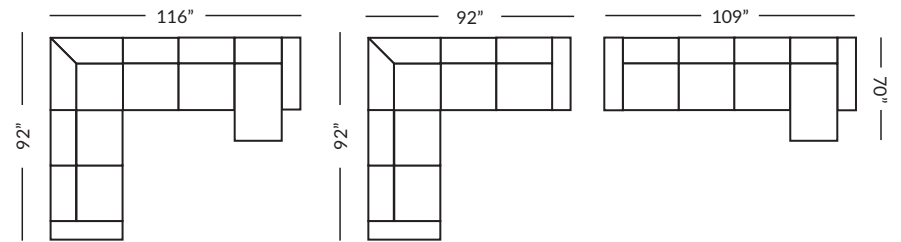

POPULAR CONFIGURATIONS

Construction Features:

Blend-down seat cushions deliver luxurious, enveloping comfort with resilient support.

Loose back pillows offer a comfortable, relaxed feel.

Blend-down arm pillows add a soft, luxurious touch for an elevated finish.

STONE & LEIGH