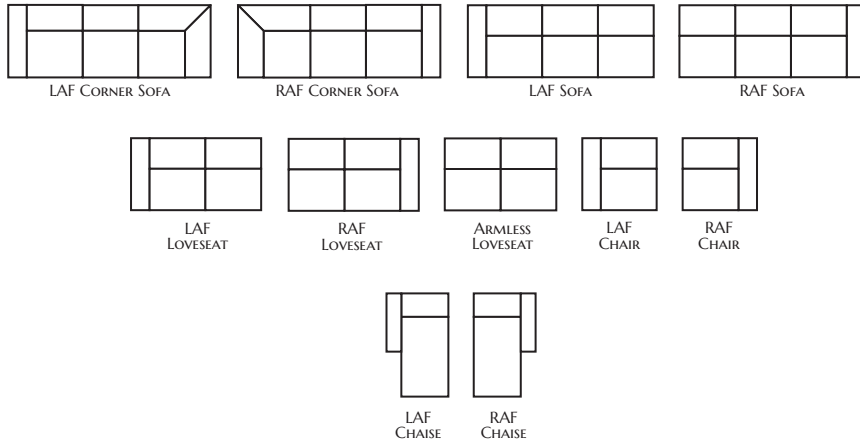

D16100 JENNY SLIPCOVER

Park Place

| Item # | Frame | W | D | H | Arm Ht | Seat Ht | Seat Dpth | Fabric 1 | Fabric 2 |
|-------------|------------------|------|------|------|--------|---------|-----------|----------|---------------|
| D16100-302B | Sofa | 83 | 38 | 40 | 28 | 21.5 | 22 | BODY | 2-19" pillows |
| D16100-100B | Loveseat | 63 | 38 | 40 | 28 | 21.5 | 22 | BODY | 2-19" pillows |
| D16100-000B | Chair | 40 | 38 | 40 | 28 | 21.5 | 22 | BODY | 2-19" pillows |
| D16100-500B | Ottoman | 32.5 | 25.5 | 20.5 | - | - | - | BODY | 1-19" pillow |
| D16100-760B | Full Sleeper | 83 | 38 | 40 | 28 | 21.5 | 22 | BODY | 1-19" pillow |
| D16100-310B | RAF Corner Sofa | 92 | 38 | 40 | 28 | 21.5 | 22 | BODY | 2-19" pillows |
| D16100-320B | LAF Corner Sofa | 92 | 38 | 40 | 28 | 21.5 | 22 | BODY | 1-19" pillow |
| D16100-331B | RAF Sofa | 77 | 38 | 40 | 28 | 21.5 | 22 | BODY | 1-19" pillow |
| D16100-332B | LAF Sofa | 77 | 38 | 40 | 28 | 21.5 | 22 | BODY | 2-19" pillows |
| D16100-731B | RAF Full Sleeper | 77 | 38 | 40 | 28 | 21.5 | 22 | BODY | 1-19" pillow |
| D16100-732B | LAF Full Sleeper | 77 | 38 | 40 | 28 | 21.5 | 22 | BODY | 1-19" pillow |
| D16100-110B | RAF Loveseat | 54 | 38 | 40 | 28 | 21.5 | 22 | BODY | - |
| D16100-120B | LAF Loveseat | 54 | 38 | 40 | 28 | 21.5 | 22 | BODY | - |
| D16100-130B | Armless Loveseat | 46 | 38 | 40 | - | 21.5 | 22 | BODY | 1-19" pillow |
| D16100-030B | RAF Chaise | 32 | 70 | 40 | 28 | 21.5 | 49 | BODY | 1-19" pillow |
| D16100-040B | LAF Chaise | 32 | 70 | 40 | 28 | 21.5 | 49 | BODY | - |

POPULAR CONFIGURATIONS

Construction Features:

Blend-down seat cushions deliver luxurious, enveloping comfort with resilient support.

Loose back pillows offer a comfortable, relaxed feel.

Blend-down arm pillows add a soft, luxurious touch for an elevated finish.