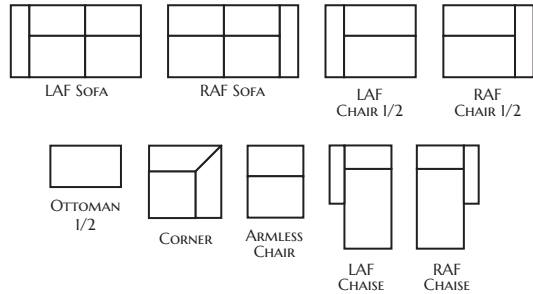

D92100 BENTLEY SLIPCOVER

Park Place

POPULAR CONFIGURATIONS

Item #	Frame	W	D	H	Arm Ht	Seat Ht	Seat Dpth	Fabric 1	Fabric 2
D92100-302B	Sofa	92.5	40	36	28	19	23	BODY	2-21" pillows
D92100-100B	Loveseat	65.5	40	36	28	19	23	BODY	2-21" pillows
D92100-020B	Chair 1/2	54.5	40	36	28	19	23	BODY	-
D92100-520B	Ottoman 1/2	44	27	17	-	-	-	BODY	-
D92100-702B	Sleeper Sofa	91.5	40	36	28	19	23	BODY	2-21" pillows
D92100-331B	RAF Sofa	82.5	40	36	28	19	23	BODY	1-21" pillow
D92100-332B	LAF Sofa	82.5	40	36	28	19	23	BODY	1-21" pillow
D92100-010B	Armless Chair	33	40	36	-	19	23	BODY	-
D92100-021B	RAF Chair 1/2	44.5	40	36	28	19	23	BODY	1-21" pillow
D92100-022B	LAF Chair 1/2	44.5	40	36	28	19	23	BODY	1-21" pillow
D92100-030B	RAF Chaise	45	64	36	28	19	46	BODY	1-21" pillow
D92100-040B	LAF Chaise	45	64	36	28	19	46	BODY	1-21" pillow
D92100-900B	Corner	40	40	36	-	19	23	BODY	1-21" pillow

Construction Features:

Blend-down seat cushions deliver luxurious, enveloping comfort with resilient support.

Loose back pillows offer a comfortable, relaxed feel.

Blend-down arm pillows add a soft, luxurious touch for an elevated finish.