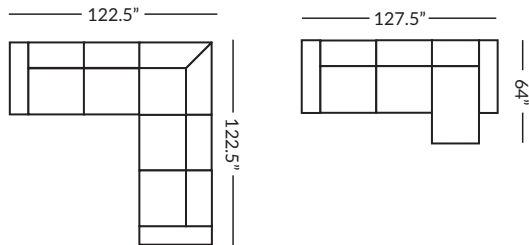

D92100 BENTLEY SLIPCOVER

Park Place

POPULAR CONFIGURATIONS

Item #	Frame	W	D	H	Arm Ht	Seat Ht	Seat Dpth	Fabric 1	Fabric 2
D92100-302B	Sofa	92.5	40	36	28	19	23	BODY	2-21" pillows
D92100-100B	Loveseat	65.5	40	36	28	19	23	BODY	2-21" pillows
D92100-020B	Chair 1/2	54.5	40	36	28	19	23	BODY	-
D92100-520B	Ottoman 1/2	44	27	17	-	-	-	BODY	-
D92100-702B	Sleeper Sofa	91.5	40	36	28	19	23	BODY	2-21" pillows
D92100-331B	RAF Sofa	82.5	40	36	28	19	23	BODY	1-21" pillow
D92100-332B	LAF Sofa	82.5	40	36	28	19	23	BODY	1-21" pillow
D92100-010B	Armless Chair	33	40	36	-	19	23	BODY	-
D92100-021B	RAF Chair 1/2	44.5	40	36	28	19	23	BODY	1-21" pillow
D92100-022B	LAF Chair 1/2	44.5	40	36	28	19	23	BODY	1-21" pillow
D92100-030B	RAF Chaise	45	64	36	28	19	46	BODY	1-21" pillow
D92100-040B	LAF Chaise	45	64	36	28	19	46	BODY	1-21" pillow
D92100-900B	Corner	40	40	36	-	19	23	BODY	1-21" pillow