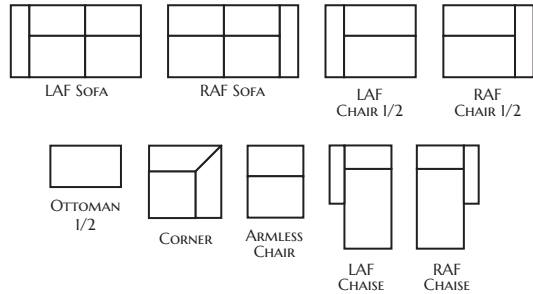

# D92100 BENTLEY SLIPCOVER

*Park Place*

## POPULAR CONFIGURATIONS

Item #	Frame	W	D	H	Arm Ht	Seat Ht	Seat Dpth	Fabric 1	Fabric 2
D92100-302B	Sofa	92.5	40	36	28	19	23	BODY	2-21" pillows
D92100-100B	Loveseat	65.5	40	36	28	19	23	BODY	2-21" pillows
D92100-020B	Chair 1/2	54.5	40	36	28	19	23	BODY	-
D92100-520B	Ottoman 1/2	44	27	17	-	-	-	BODY	-
D92100-702B	Sleeper Sofa	92.5	40	36	28	19	23	BODY	2-21" pillows
D92100-331B	RAF Sofa	82.5	40	36	28	19	23	BODY	1-21" pillow
D92100-332B	LAF Sofa	82.5	40	36	28	19	23	BODY	1-21" pillow
D92100-010B	Armless Chair	33	40	36	-	19	23	BODY	-
D92100-021B	RAF Chair 1/2	44.5	40	36	28	19	23	BODY	1-21" pillow
D92100-022B	LAF Chair 1/2	44.5	40	36	28	19	23	BODY	1-21" pillow
D92100-030B	RAF Chaise	45	64	36	28	19	46	BODY	1-21" pillow
D92100-040B	LAF Chaise	45	64	36	28	19	46	BODY	1-21" pillow
D92100-900B	Corner	40	40	36	-	19	23	BODY	1-21" pillow

### Construction Features:

Blend-down seat cushions deliver luxurious, enveloping comfort with resilient support.

Loose back pillows offer a comfortable, relaxed feel.

Blend-down arm pillows add a soft, luxurious touch for an elevated finish.