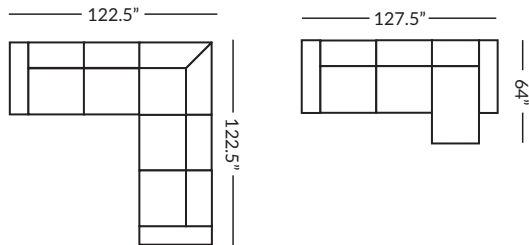

# D92100 BENTLEY SLIPCOVER

*Park Place*

## POPULAR CONFIGURATIONS

Item #	Frame	W	D	H	Arm Ht	Seat Ht	Seat Dpth	Fabric 1	Fabric 2
D92100-302B	Sofa	92.5	40	36	28	19	23	BODY	2-21" pillows
D92100-100B	Loveseat	65.5	40	36	28	19	23	BODY	2-21" pillows
D92100-020B	Chair 1/2	54.5	40	36	28	19	23	BODY	-
D92100-520B	Ottoman 1/2	44	27	17	-	-	-	BODY	-
D92100-702B	Sleeper Sofa	92.5	40	36	28	19	23	BODY	2-21" pillows
D92100-331B	RAF Sofa	82.5	40	36	28	19	23	BODY	1-21" pillow
D92100-332B	LAF Sofa	82.5	40	36	28	19	23	BODY	1-21" pillow
D92100-010B	Armless Chair	33	40	36	-	19	23	BODY	-
D92100-021B	RAF Chair 1/2	44.5	40	36	28	19	23	BODY	1-21" pillow
D92100-022B	LAF Chair 1/2	44.5	40	36	28	19	23	BODY	1-21" pillow
D92100-030B	RAF Chaise	45	64	36	28	19	46	BODY	1-21" pillow
D92100-040B	LAF Chaise	45	64	36	28	19	46	BODY	1-21" pillow
D92100-900B	Corner	40	40	36	-	19	23	BODY	1-21" pillow