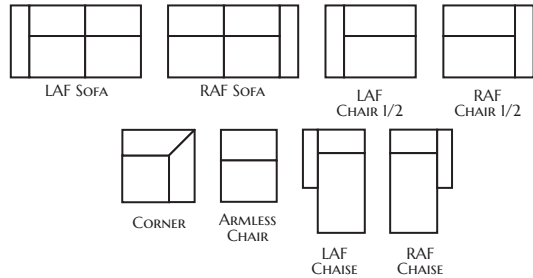

D92700 BENTLEY COLLECTION

Park Place

POPULAR CONFIGURATIONS

Item #	Frame	W	D	H	Arm Ht	Seat Ht	Seat Dpth	Fabric 1	Fabric 2
D92700-331	RAF Sofa	82.5	40	36	28	19	23	BODY	1-21" pillow
D92700-332	LAF Sofa	82.5	40	36	28	19	23	BODY	1-21" pillow
D92700-030	RAF Chaise	45	64	36	28	19	46	BODY	1-21" pillow
D92700-040	LAF Chaise	45	64	36	28	19	46	BODY	1-21" pillow
D92700-010	Armless Chair	33	40	36	-	19	23	BODY	1-21" pillow
D92700-021	RAF Chair 1/2	44.5	40	36	28	19	23	BODY	1-21" pillow
D92700-022	LAF Chair 1/2	44.5	40	36	28	19	23	BODY	1-21" pillow
D92700-900	Corner	40	40	36	-	19	23	BODY	1-21" pillow

Construction Features:

Blend-down seat cushions deliver luxurious, enveloping comfort with resilient support.

Loose back pillows offer a comfortable, relaxed feel.

Blend-down arm pillows add a soft, luxurious touch for an elevated finish.