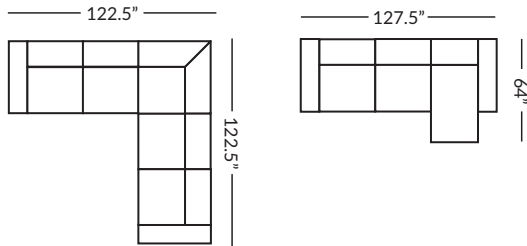

D92700 BENTLEY COLLECTION

Park Place

POPULAR CONFIGURATIONS

Item #	Frame	W	D	H	Arm Ht	Seat Ht	Seat Dpth	Fabric 1	Fabric 2
D92700-331	RAF Sofa	82.5	40	36	28	19	23	BODY	1-21" pillow
D92700-332	LAF Sofa	82.5	40	36	28	19	23	BODY	1-21" pillow
D92700-030	RAF Chaise	45	64	36	28	19	46	BODY	1-21" pillow
D92700-040	LAF Chaise	45	64	36	28	19	46	BODY	1-21" pillow
D92700-010	Armless Chair	33	40	36	-	19	23	BODY	1-21" pillow
D92700-021	RAF Chair 1/2	44.5	40	36	28	19	23	BODY	1-21" pillow
D92700-022	LAF Chair 1/2	44.5	40	36	28	19	23	BODY	1-21" pillow
D92700-900	Corner	40	40	36	-	19	23	BODY	1-21" pillow