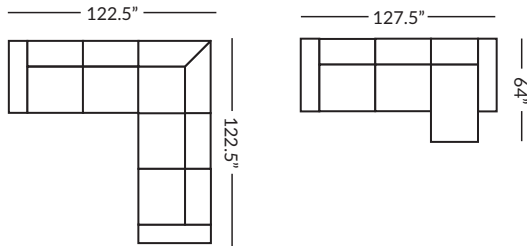

D92700 BENTLEY COLLECTION

Park Place

POPULAR CONFIGURATIONS

| Item # | Frame | W | D | H | Arm Ht | Seat Ht | Seat Dpth | Fabric 1 | Fabric 2 |
|------------|---------------|------|----|----|--------|---------|-----------|----------|--------------|
| D92700-302 | Sofa | 92.5 | 40 | 36 | 28 | 19 | 23 | BODY | 1-21" pillow |
| D92700-100 | Loveseat | 65.5 | 40 | 36 | 28 | 19 | 23 | BODY | 1-21" pillow |
| D92700-020 | Chair & 1/2 | 54.5 | 40 | 36 | 28 | 19 | 23 | BODY | 1-21" pillow |
| D92700-520 | Ottoman & 1/2 | 31 | 27 | 17 | - | - | - | BODY | 1-21" pillow |
| D92700-702 | Sleeper | 91.5 | 40 | 36 | 28 | 19 | 23 | BODY | 1-21" pillow |
| D92700-331 | RAF Sofa | 82.5 | 40 | 36 | 28 | 19 | 23 | BODY | 1-21" pillow |
| D92700-332 | LAF Sofa | 82.5 | 40 | 36 | 28 | 19 | 23 | BODY | 1-21" pillow |
| D92700-030 | RAF Chaise | 45 | 64 | 36 | 28 | 19 | 46 | BODY | 1-21" pillow |
| D92700-040 | LAF Chaise | 45 | 64 | 36 | 28 | 19 | 46 | BODY | 1-21" pillow |
| D92700-010 | Armless Chair | 33 | 40 | 36 | - | 19 | 23 | BODY | 1-21" pillow |
| D92700-021 | RAF Chair 1/2 | 44.5 | 40 | 36 | 28 | 19 | 23 | BODY | 1-21" pillow |
| D92700-022 | LAF Chair 1/2 | 44.5 | 40 | 36 | 28 | 19 | 23 | BODY | 1-21" pillow |
| D92700-900 | Corner | 40 | 40 | 36 | - | 19 | 23 | BODY | 1-21" pillow |