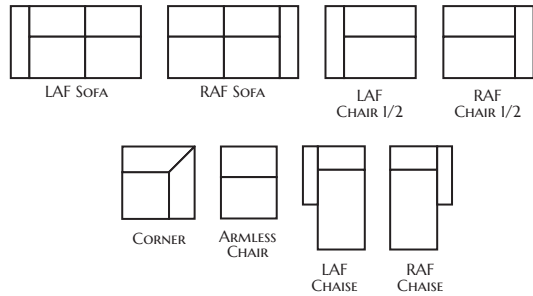

D92700 BENTLEY COLLECTION

Park Place

POPULAR CONFIGURATIONS

| Item # | Frame | W | D | H | Arm Ht | Seat Ht | Seat Dpth | Fabric 1 | Fabric 2 |
|------------|---------------|------|----|----|--------|---------|-----------|----------|--------------|
| D92700-302 | Sofa | 92.5 | 40 | 36 | 28 | 19 | 23 | BODY | 1-21" pillow |
| D92700-100 | Loveseat | 65.5 | 40 | 36 | 28 | 19 | 23 | BODY | 1-21" pillow |
| D92700-020 | Chair & 1/2 | 54.5 | 40 | 36 | 28 | 19 | 23 | BODY | 1-21" pillow |
| D92700-520 | Ottoman & 1/2 | 31 | 27 | 17 | - | - | - | BODY | 1-21" pillow |
| D92700-702 | Sleeper | 91.5 | 40 | 36 | 28 | 19 | 23 | BODY | 1-21" pillow |
| D92700-331 | RAF Sofa | 82.5 | 40 | 36 | 28 | 19 | 23 | BODY | 1-21" pillow |
| D92700-332 | LAF Sofa | 82.5 | 40 | 36 | 28 | 19 | 23 | BODY | 1-21" pillow |
| D92700-030 | RAF Chaise | 45 | 64 | 36 | 28 | 19 | 46 | BODY | 1-21" pillow |
| D92700-040 | LAF Chaise | 45 | 64 | 36 | 28 | 19 | 46 | BODY | 1-21" pillow |
| D92700-010 | Armless Chair | 33 | 40 | 36 | - | 19 | 23 | BODY | 1-21" pillow |
| D92700-021 | RAF Chair 1/2 | 44.5 | 40 | 36 | 28 | 19 | 23 | BODY | 1-21" pillow |
| D92700-022 | LAF Chair 1/2 | 44.5 | 40 | 36 | 28 | 19 | 23 | BODY | 1-21" pillow |
| D92700-900 | Corner | 40 | 40 | 36 | - | 19 | 23 | BODY | 1-21" pillow |

Construction Features:

Blend-down seat cushions deliver luxurious, enveloping comfort with resilient support.

Loose back pillows offer a comfortable, relaxed feel.

Blend-down arm pillows add a soft, luxurious touch for an elevated finish.