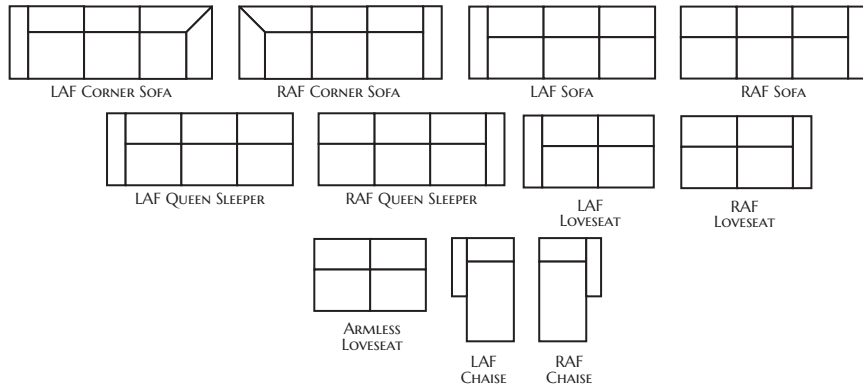

K27800 ATLANTA COLLECTION

Belmont

POPULAR CONFIGURATIONS

Item #	Frame	W	D	H	Arm Ht	Seat Ht	Seat Dpth	Fabric 1	Fabric 2	Fabric 3
K27800-310	RAF Corner Sofa	93	40	37	26	20	24	BODY	2-21" pillows	2-19" pillows
K27800-320	LAF Corner Sofa	93	40	37	26	20	24	BODY	2-21" pillows	2-19" pillows
K27800-331	RAF Sofa	80.5	40	37	26	20	24	BODY	1-21" pillow	1-19" pillow
K27800-332	LAF Sofa	80.5	40	37	26	20	24	BODY	1-21" pillow	1-19" pillow
K27800-731	RAF Queen Sleeper	79	40	37	26	20	24	BODY	1-21" pillow	1-19" pillow
K27800-732	LAF Queen Sleeper	79	40	37	26	20	24	BODY	1-21" pillow	1-19" pillow
K27800-110	RAF Loveseat	60	40	37	26	20	24	BODY	1-21" pillow	1-19" pillow
K27800-120	LAF Loveseat	60	40	37	26	20	24	BODY	1-21" pillow	1-19" pillow
K27800-130	Armless Loveseat	51	40	37	-	20	24	BODY	-	-
K27800-030	RAF Chaise	28	64	37	26	20	48	BODY	1-21" pillow	1-19" pillow
K27800-040	LAF Chaise	28	64	37	26	20	48	BODY	1-21" pillow	1-19" pillow

Construction Features:

UltraLux™ seat cushion delivers plush comfort with exceptional durability.

Loose back pillows offer a comfortable, relaxed feel.

Fiber-filled arm pillows offer a plush, pillowy feel that stays full and inviting for lasting comfort.