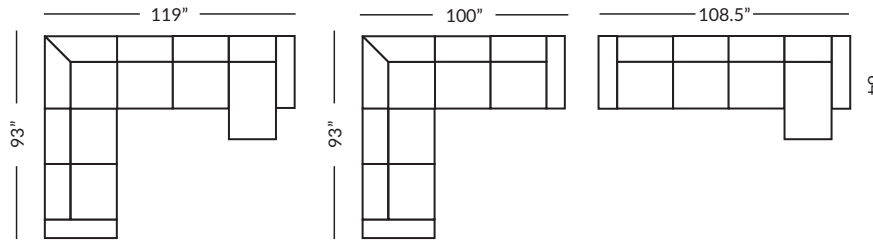

K27800 ATLANTA COLLECTION

Belmont

POPULAR CONFIGURATIONS

Item #	Frame	W	D	H	Arm Ht	Seat Ht	Seat Dpth	Fabric 1	Fabric 2	Fabric 3
K27800-310	RAF Corner Sofa	93	40	37	26	20	24	BODY	2-21" pillows	2-19" pillows
K27800-320	LAF Corner Sofa	93	40	37	26	20	24	BODY	2-21" pillows	2-19" pillows
K27800-331	RAF Sofa	80.5	40	37	26	20	24	BODY	1-21" pillow	1-19" pillow
K27800-332	LAF Sofa	80.5	40	37	26	20	24	BODY	1-21" pillow	1-19" pillow
K27800-731	RAF Queen Sleeper	79	40	37	26	20	24	BODY	1-21" pillow	1-19" pillow
K27800-732	LAF Queen Sleeper	79	40	37	26	20	24	BODY	1-21" pillow	1-19" pillow
K27800-110	RAF Loveseat	60	40	37	26	20	24	BODY	1-21" pillow	1-19" pillow
K27800-120	LAF Loveseat	60	40	37	26	20	24	BODY	1-21" pillow	1-19" pillow
K27800-130	Armless Loveseat	51	40	37	-	20	24	BODY	-	-
K27800-030	RAF Chaise	28	64	37	26	20	48	BODY	1-21" pillow	1-19" pillow
K27800-040	LAF Chaise	28	64	37	26	20	48	BODY	1-21" pillow	1-19" pillow