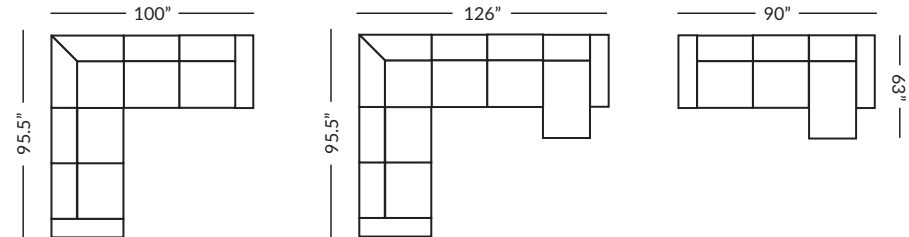

POPULAR CONFIGURATIONS

Construction Features:

UltraLux™ seat cushion delivers plush comfort with exceptional durability.

Loose back pillows offer a comfortable, relaxed feel.

Fiber-filled arm pillows offer a plush, pillowy feel that stays full and inviting for lasting comfort.

STONE & LEIGH