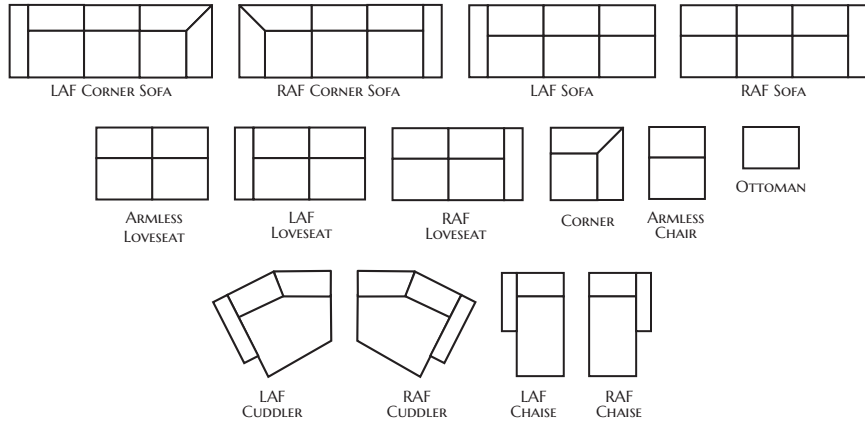

# K41200 CORA COLLECTION

*Belmont*

Item #	Frame	W	D	H	Arm Ht	Seat Ht	Seat Dpth	Fabric 1	Fabric 2	Fabric 3
K41200-300	Sofa	93	43	37	25	18	25	BODY	2-21" pillows	2-19" pillows
K41200-100	Loveseat	68	43	37	25	18	25	BODY	2-21" pillows	-
K41200-020	Chair 1/2	52	43	37	25	18	25	BODY	1-21" pillow	-
K41200-520	Ottoman 1/2	49	27	17	-	-	-	BODY	-	-
K41200-310	RAF Corner Sofa	95.5	43	37	25	18	25	BODY	2-21" pillows	2-19" pillow
K41200-320	LAF Corner Sofa	95.5	43	37	25	18	25	BODY	2-21" pillows	2-19" pillow
K41200-331	RAF Sofa	82	43	37	25	18	25	BODY	1-21" pillow	1-19" pillow
K41200-332	LAF Sofa	82	43	37	25	18	25	BODY	1-21" pillow	1-19" pillow
K41200-111	RAF Cuddler	64	42	37	25.5	18	25	BODY	1-21" pillow	1-19" pillow
K41200-122	LAF Cuddler	64	42	37	25.5	18	25	BODY	1-21" pillow	1-19" pillow
K41200-130	Armless Loveseat	50	43	37	25	18	25	BODY	-	-
K41200-030	RAF Chaise	33	63	37	25	18	46	BODY	1-21" pillow	1-19" pillow
K41200-040	LAF Chaise	33	63	37	25	18	46	BODY	1-21" pillow	1-19" pillow
K41200-010	Armless Chair	25	43	37	-	18	25	BODY		
K41200-110	RAF Loveseat	57	43	37	25	18	25	BODY		
K41200-120	LAF Loveseat	57	43	37	25	18	25	BODY		
K41200-900	Corner	43	43	37	-	18	25	BODY		

### Construction Features:

UltraLux™ seat cushion delivers plush comfort with exceptional durability.

Loose back pillows offer a comfortable, relaxed feel.

Fiber-filled arm pillows offer a plush, pillowy feel that stays full and inviting for lasting comfort.