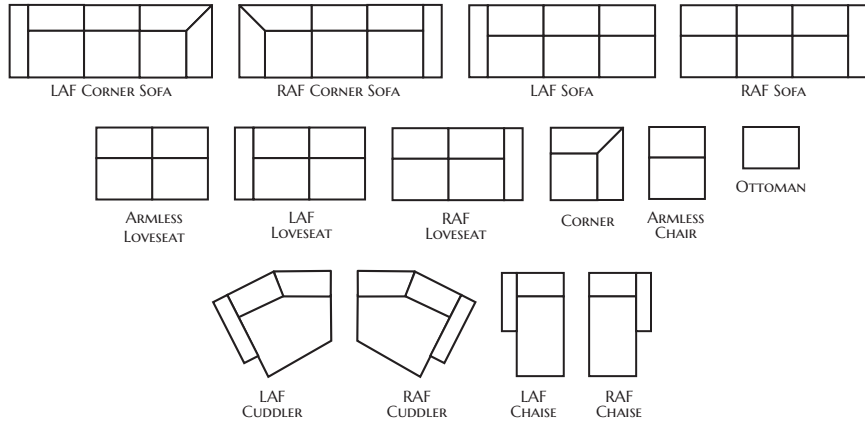

K41400 OLIVER COLLECTION

Belmont

Item #	Frame	W	D	H	Arm Ht	Seat Ht	Seat Dpth	Fabric 1	Fabric 2	Fabric 3
K41400-300	Sofa	93	43	37	25	18	25	BODY	2-21" pillows	2-19" pillows
K41400-100	Loveseat	65	43	37	25	18	25	BODY	2-21" pillows	-
K41400-020	Chair 1/2	49	43	37	25	18	25	BODY	1-21" pillow	-
K41400-520	Ottoman 1/2	49	27	16	-	-	-	BODY	-	-
K41400-310	RAF Corner Sofa	95.5	43	37	25	18	25	BODY	2-21" pillows	2-19" pillow
K41400-320	LAF Corner Sofa	95.5	43	37	25	18	25	BODY	2-21" pillows	2-19" pillow
K41400-331	RAF Sofa	82	43	37	25	18	25	BODY	1-21" pillow	1-19" pillow
K41400-332	LAF Sofa	82	43	37	25	18	25	BODY	1-21" pillow	1-19" pillow
K41400-111	RAF Cuddler	64	42	37	25	18	25	BODY	1-21" pillow	1-19" pillow
K41400-122	LAF Cuddler	64	42	37	25	18	25	BODY	1-21" pillow	1-19" pillow
K41400-130	Armless Loveseat	50	43	37	25	18	25	BODY	-	-
K41400-030	RAF Chaise	33	63	37	25	18	46	BODY	1-21" pillow	1-19" pillow
K41400-040	LAF Chaise	33	63	37	25	18	46	BODY	1-21" pillow	1-19" pillow
K41400-010	Armless Chair	25	43	37	-	18	25	BODY		
K41400-110	RAF Loveseat	57	43	37	25	18	25	BODY		
K41400-120	LAF Loveseat	57	43	37	25	18	25	BODY		
K41400-900	Corner	43	43	37	-	18	25	BODY		

POPULAR CONFIGURATIONS

Construction Features:

UltraLux™ seat cushion delivers plush comfort with exceptional durability.

Loose back pillows offer a comfortable, relaxed feel.

Fiber-filled arm pillows offer a plush, pillowy feel that stays full and inviting for lasting comfort.