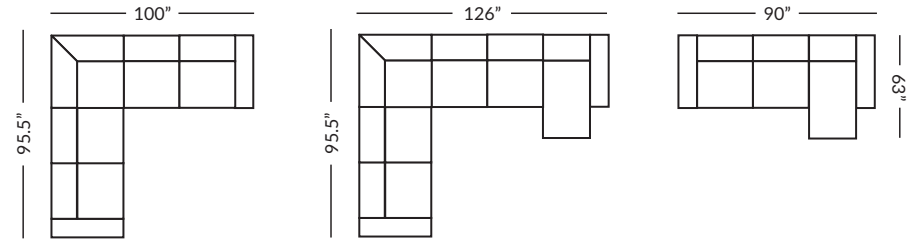

POPULAR CONFIGURATIONS

Construction Features:

UltraLux™ seat cushion delivers plush comfort with exceptional durability.

Loose back pillows offer a comfortable, relaxed feel.

Fiber-filled arm pillows offer a plush, pillowy feel that stays full and inviting for lasting comfort.

STONE & LEIGH